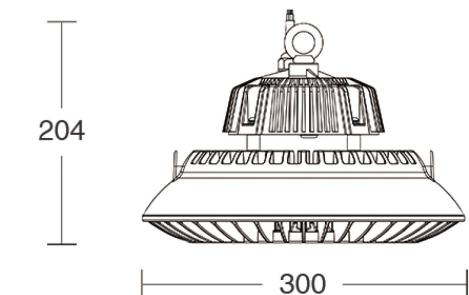

UFO-BT2-P-150W

Picture

Nichia LED

Description

Type LED Highbay
Connection Wire

Electrical Parameters

Gr. Power 150W ±5%
InputVoltage AC90-305V
Driver Meanwell
Dimmable Not dim.

Lighting Parameters

Beam Angle 120
Colors 2700°K; 3000°K; 4000°K; 5000°K;
Lumens 18750
CRI 80Ra

Structure Parameters

Fixture Color White; Black; Grey
Cover Clear
Dimensions dia.300x204mm

Protection Parameters

Rating IP65 & IK08
Electrical Class Class I Class II Class III
Lifetime L70>100.000h
Warranty (Years) 5

Options

Dimmable Triac 0-10V 1-10V DALI
CRI >90Ra >92Ra >95Ra >98Ra
Other in option: 60 or 90° Alum. & 70° PC reflector; Sensor; Bracket; Shield; Wire-guard; 200-520V

Sizes in mm

Packing

UnitVolum (CBM) 0,0412335
Unit GW (kg) 6
Qty per carton 1