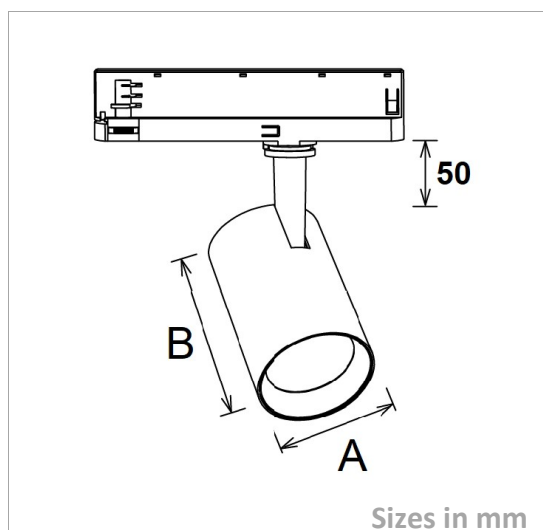

Track Light

TRACK2C-COB-32W

Picture

Packing

UnitVolum (CBM)	0,00634032
Unit GW (kg)	1,14
Qty per carton	18

Description

Type	LED Track Light
Connection	2 wires; 3 wires; 4 wires

Electrical Parameters

Gr. Power	32W ±5%
InputVoltage	AC220-240V
Driver	Osram
Dimmable	Not dim.

Lighting Parameters

Beam Angle	30/38/55
Colors	3000°K; 4000°K; 6000°K
Lumens	3600
CRI	90Ra

Structure Parameters

Fixture Color	White; Black
Cover	Stripped
Dimensions	dia85*135mm

Protection Parameters

Rating	Indoor Use
Electrical Class	Class II
Lifetime	LM79; LM80
Warranty (Years)	5

Options

Dimmable	Triac ☒ 0-10V ☐ 1-10V ☒ DALI ☒
CRI	>90Ra ☐ >92Ra ☐ >95Ra ☒ >98Ra ☐
Other	in option: Citizen LED (90Lm/W); CCT & Angle switch