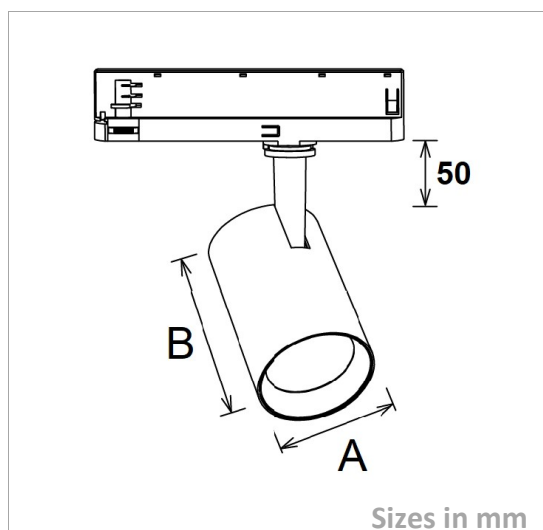

Track Light

TRACK2C-COB-24W

Picture

Packing

UnitVolum (CBM)	0,00464916
Unit GW (kg)	0,82
Qty per carton	24

Description

Type	LED Track Light
Connection	2 wires; 3 wires; 4 wires

Electrical Parameters

Gr. Power	24W ±5%
InputVoltage	AC220-240V
Driver	Osram
Dimmable	Not dim.

Lighting Parameters

Beam Angle	30/38/60
Colors	3000°K; 4000°K; 6000°K
Lumens	2600
CRI	90Ra

Structure Parameters

Fixture Color	White; Black
Cover	Stripped
Dimensions	dia75*125mm