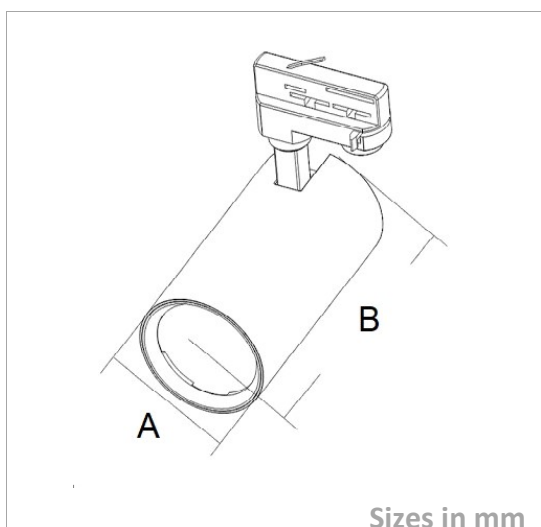

Track Light

TRACK2B-COB-20W

Picture

Packing

UnitVolum (CBM)	0,00430848
Unit GW (kg)	0,84
Qty per carton	18

Description

Type	LED Track Light
Connection	2 wires; 3 wires; 4 wires; Pattern

Electrical Parameters

Gr. Power	20W ±5%
InputVoltage	AC200-240V
Driver	Tridonic
Dimmable	Not dim.

Lighting Parameters

Beam Angle	30/38/60
Colors	3000°K; 4000°K; 6000°K
Lumens	2200
CRI	90Ra

Structure Parameters

Fixture Color	White; Black
Cover	Lens
Dimensions	A75*B125mm