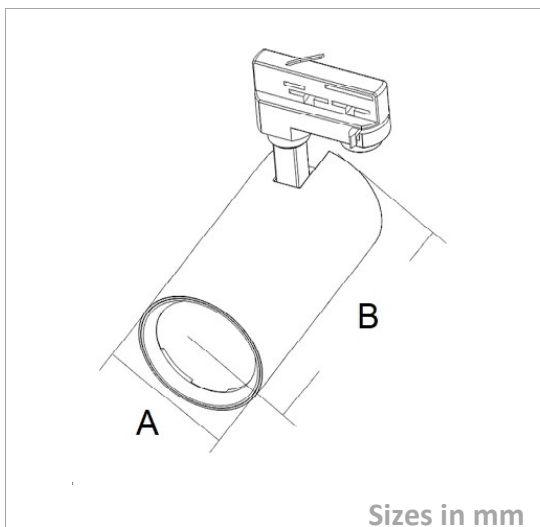

Track Light

TRACK2B-COB-10W

Picture

Packing

UnitVolum (CBM)	0,003054135
Unit GW (kg)	0,625
Qty per carton	24

Description

Type	LED Track Light
Connection	2 wires; 3 wires; 4 wires; Pattern

Electrical Parameters

Gr. Power	10W ±5%
InputVoltage	AC200-240V
Driver	Tridonic
Dimmable	Not dim.

Lighting Parameters

Beam Angle	30/38/60
Colors	3000°K; 4000°K; 6000°K
Lumens	1200
CRI	90Ra

Structure Parameters

Fixture Color	White; Black
Cover	Lens
Dimensions	A65*B115mm

Protection Parameters

Rating	Indoor Use/LM79/LM80
Electrical Class	Class I ☐ Class II ☒ Class III ☐
Lifetime	>50.000h
Warranty (Years)	5

Options

Dimmable	Triac ☒ 0-10V ☐ 1-10V ☒ DALI ☒
CRI	>90Ra ☐ >92Ra ☐ >95Ra ☐ >98Ra ☐
Other	in option: Citizen LED (90Lm/W); CCT & Angle switch; Surface Mounting; Grey housing