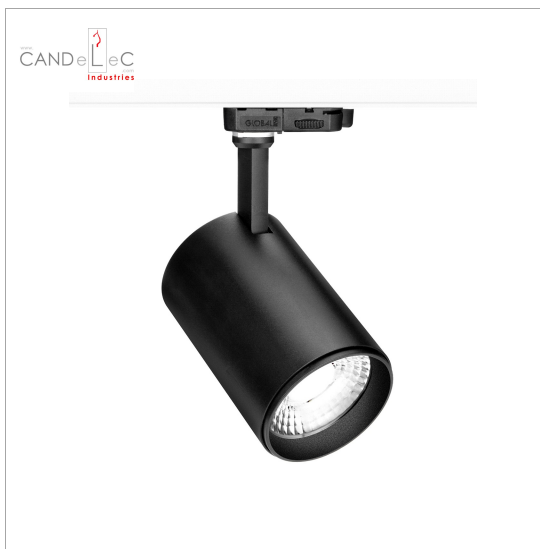

Track Light

TRACK2B-COB-10W

Picture

Packing

UnitVolum (CBM)	0,003054135
Unit GW (kg)	0,625
Qty per carton	24

Description

Type	LED Track Light
Connection	2 wires; 3 wires; 4 wires; Pattern

Electrical Parameters

Gr. Power	10W ±5%
InputVoltage	AC200-240V
Driver	Tridonic
Dimmable	Not dim.

Lighting Parameters

Beam Angle	30/38/60
Colors	3000°K; 4000°K; 6000°K
Lumens	1200
CRI	90Ra

Structure Parameters

Fixture Color	White; Black
Cover	Lens
Dimensions	A65*B115mm

Protection Parameters

Rating	Indoor Use/LM79/LM80
Electrical Class	Class I ☐ Class II ☒ Class III ☐
Lifetime	>50.000h
Warranty (Years)	5

Options

Dimmable	Triac ☒ 0-10V ☐ 1-10V ☒ DALI ☒
CRI	>90Ra ☐ >92Ra ☐ >95Ra ☐ >98Ra ☐
Other	in option: Citizen LED (90Lm/W); CCT & Angle switch; Surface Mounting; Grey housing