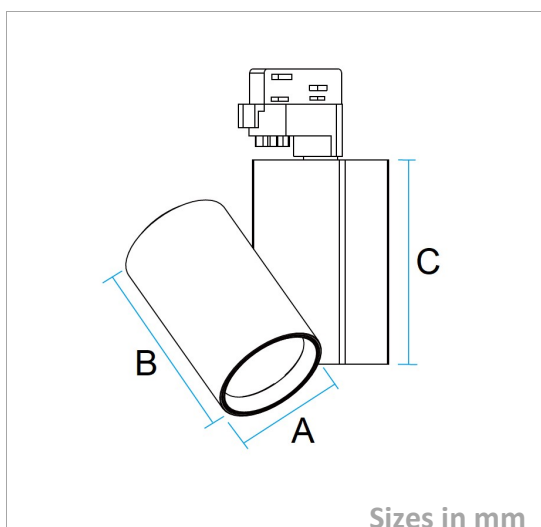

Track Light

TRACK2A-COB-34W

Picture

Packing

UnitVolum (CBM)	0,0085272
Unit GW (kg)	1,5
Qty per carton	12

Description

Type	LED Track Light
Connection	2 wires; 3 wires; 4 wires

Electrical Parameters

Gr. Power	34W ±5%
InputVoltage	AC220-240V
Driver	Osram
Dimmable	Not dim.

Lighting Parameters

Beam Angle	30/38/55
Colors	3000°K; 4000°K; 6000°K
Lumens	3600
CRI	90Ra

Structure Parameters

Fixture Color	White; Black
Cover	Stripped
Dimensions	A85*B145*C150mm

Protection Parameters

Rating	Indoor Use
Electrical Class	Class II
Lifetime	LM79; LM80
Warranty (Years)	5

Options

Dimmable	Triac ☐ 0-10V ☐ 1-10V ☐ DALI ☐
CRI	>90Ra ☐ >92Ra ☐ >95Ra ☐ >98Ra ☐
Other	in option: Dim, CCT & Angle switch; Anti-glare Louver, LEDIL lens & Cups; Zoomable; Shapable; Flaps