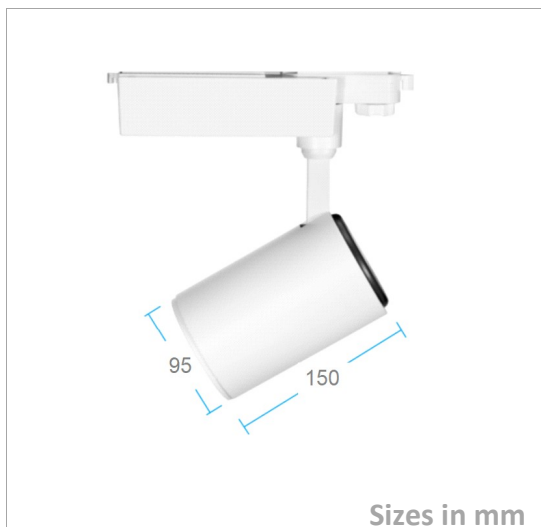

Track Light

TRACK2-COB-45W

Picture

Packing

UnitVolum (CBM)	0,00696303
Unit GW (kg)	1,5
Qty per carton	12

Description

Type	LED Track Light
Connection	2 wires; 3 wires; 4 wires

Electrical Parameters

Gr. Power	45W ±5%
InputVoltage	AC200-240V
Driver	Osram
Dimmable	Not dim.

Lighting Parameters

Beam Angle	30/38/55
Colors	3000°K; 4000°K; 6000°K
Lumens	4600
CRI	90Ra

Structure Parameters

Fixture Color	White; Black
Cover	Stripped
Dimensions	dia95*150mm