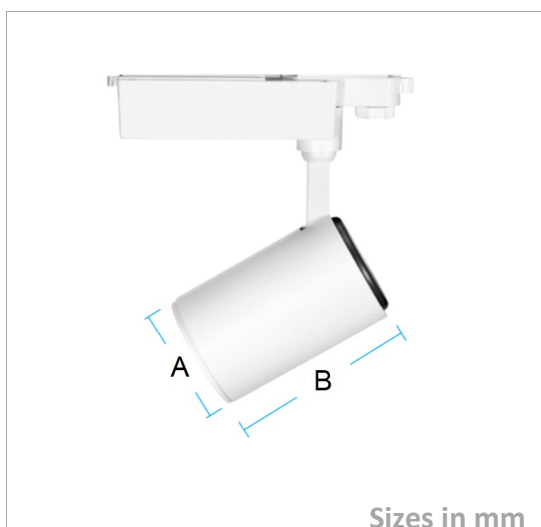

Track Light

TRACK2-COB-14W

Picture

Sizes in mm

Packing

UnitVolum (CBM)	0,00470016
Unit GW (kg)	0,95
Qty per carton	20

Description

Type	LED Track Light
Connection	2 wires; 3 wires; 4 wires

Electrical Parameters

Gr. Power	14W ±5%
InputVoltage	AC220-240V
Driver	Osram
Dimmable	Not dim.

Lighting Parameters

Beam Angle	30/38/60
Colors	3000°K; 4000°K; 6000°K
Lumens	1600
CRI	90Ra

Structure Parameters

Fixture Color	White; Black
Cover	Stripped
Dimensions	dia65*115mm

Protection Parameters

Rating	Indoor Use
Electrical Class	Class I or II
Lifetime	LM79; LM80
Warranty (Years)	5

Options

Dimmable	Triac ☒ 0-10V ☐ 1-10V ☒ DALI ☒
CRI	>90Ra ☐ >92Ra ☐ >95Ra ☐ >98Ra ☐
Other	in option: Dim, CCT & Angle switch; Anti-glare Louver, LEDIL lens & Cups; Zoomable; Shapable; Flaps