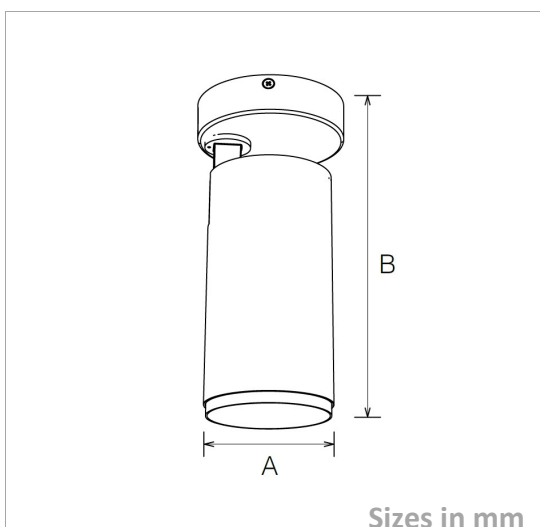

Track Light

TRACK-SF-P-15W

Picture

Packing

UnitVolum (CBM)	0,002652
Unit GW (kg)	0,65
Qty per carton	12

Description

Type	LED Track Light
Connection	Pattern

Electrical Parameters

Gr. Power	13W ±5%
InputVoltage	AC200-240V
Driver	Internal
Dimmable	Not dim.

Lighting Parameters

Beam Angle	24/30/45
Colors	2700°K; 3000°K; 4000°K; 5000°K
Lumens	1300
CRI	80Ra

Structure Parameters

Fixture Color	White; Black
Cover	PMMA
Dimensions	A65*B218mm