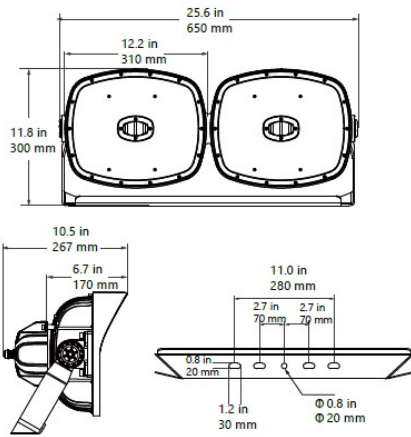

Stadium Light

STADIUM3-P-600W

Source	LED Lumileds; Cree
Connection	Wire
Gr. Power	600W ±5%
Input Voltage	AC100-277V
Driver	Inventronics; Meanwell
Control (standard)	Not dim.
Dimming option	
Beam Angle (°)	15/30/60/40*85
CCT (Kelvins)	2700°K; 3000°K; 4500°K; 6500°K
Lumens	84000
Luminaire efficiency	140Lm/W
CRI (standard)	>80Ra
for option	
Fixture Color	Black
Cover	Clear
Dimensions	650*260*267(300)mm
Protection Rating	IP66/IK08/LM79/LM80
Electrical Class	Class I
Lifetime	>50.000h
Warranty	5 Years

Standard Packing Details

Unit Volum (CBM)	0,10473
Unit GW (kg)	21
Qty per carton	1

Other

Can be mounted together by special bracket to reach up to 1800W

Stadium Light

STADIUM3-P-600W

Sizes drawing

STADIUM3-P-600W.drw

in mm

Illumination Diagram

84000Lm with 60° beam

STADIUM3-P-600W.lux

STADIUM3-P-200W * 2 with bracket

Horizontal Bracket A

Vertical Bracket B