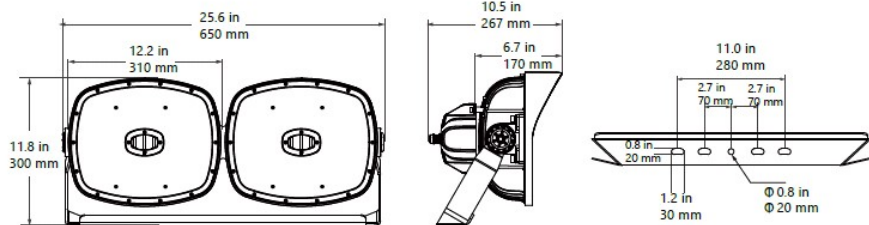

Stadium Light

STADIUM3-P-600W

Source	LED Lumileds; Cree
Connection	Wire
Gr. Power	600W ±5%
Input Voltage	AC100-277V
Driver	Inventronics; Meanwell
Control (standard)	Not dim.
Dimming option	
Beam Angle (°)	15/30/60/40*85
CCT (Kelvins)	2700°K; 3000°K; 4500°K; 6500°K
Lumens	84000
Luminaire efficiency	140Lm/W
CRI (standard)	>80Ra
for option	
Fixture Color	Black
Cover	Clear
Dimensions	650*260*267(300)mm
Protection Rating	IP66/IK08/LM79/LM80
Electrical Class	Class I
Lifetime	>50.000h
Warranty	5 Years

Standard Packing Details

Unit Volum (CBM)	0,10473
Unit GW (kg)	21
Qty per carton	1

Other

Can be mounted together by special bracket to reach up to 1800W

Stadium Light

STADIUM3-P-600W

Sizes drawing

STADIUM3-P-600W.drw

in mm

Illumination Diagram

84000Lm with 60° beam

STADIUM3-P-600W.lux

STADIUM3-P-200W * 2 with bracket

Horizontal Bracket A

Vertical Bracket B