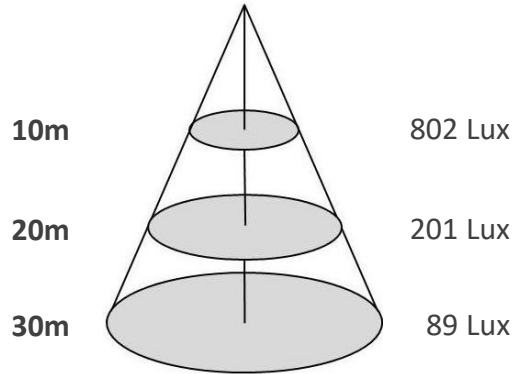

Stadium Light

STADIUM3-P-600W

Source	LED Lumileds; Cree
Connection	Wire
Gr. Power	600W ±5%
Input Voltage	AC100-277V
Driver	Inventronics; Meanwell
Control (standard)	Not dim.
Dimming option	
Beam Angle (°)	15/30/60/40*85
CCT (Kelvins)	2700°K; 3000°K; 4500°K; 6500°K
Lumens	84000
Luminaire efficiency	140Lm/W
CRI (standard)	>80Ra
for option	
Fixture Color	Black
Cover	Clear
Dimensions	650*260*267(300)mm
Protection Rating	IP66/IK08/LM79/LM80
Electrical Class	Class I
Lifetime	>50.000h
Warranty	5 Years

Standard Packing Details

Unit Volum (CBM)	0,10473
Unit GW (kg)	21
Qty per carton	1

Other

Can be mounted together by special bracket to reach up to 1800W

Stadium Light

STADIUM3-P-600W

Sizes drawing

STADIUM3-P-600W.drw

in mm

Illumination Diagram

84000Lm with 60° beam

STADIUM3-P-600W.lux

STADIUM3-P-200W * 2 with bracket

Horizontal Bracket A

Vertical Bracket B