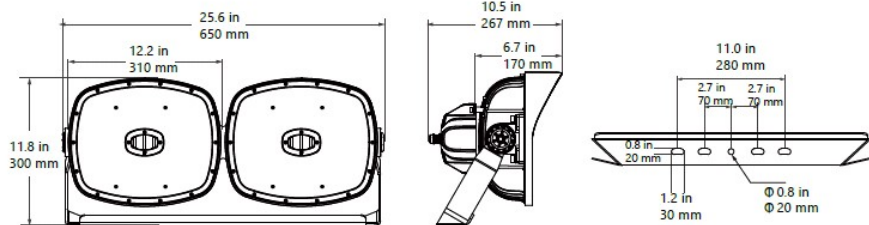

#### Other

Can be mounted together by special bracket to reach up to 1800W

Stadium Light

STADIUM3-P-500W

Sizes drawing

STADIUM3-P-500W.drw

in mm

Illumination Diagram

70000Lm with 60° beam

STADIUM3-P-500W.lux

STADIUM3-P-200W \* 2 with bracket

Horizontal Bracket A

Vertical Bracket B