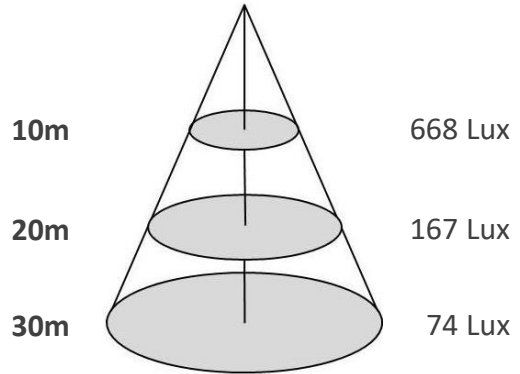

#### Other

Can be mounted together by special bracket to reach up to 1800W

Stadium Light

STADIUM3-P-500W

Sizes drawing

STADIUM3-P-500W.drw

in mm

Illumination Diagram

70000Lm with 60° beam

STADIUM3-P-500W.lux

STADIUM3-P-200W \* 2 with bracket

Horizontal Bracket A

Vertical Bracket B