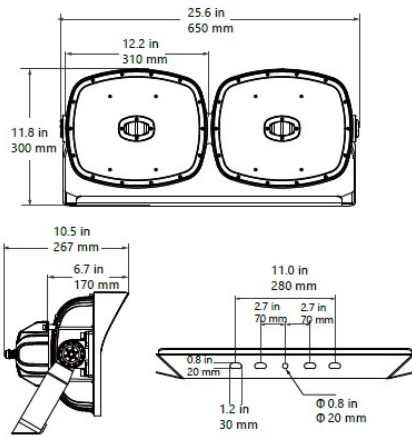

### STADIUM3-P-500W

<b>Source</b>	LED Lumileds; Cree
<b>Connection</b>	Wire
<b>Gr. Power</b>	500W ±5%
<b>Input Voltage</b>	AC100-277V
<b>Driver</b>	Inventronics; Meanwell
<b>Control (standard)</b>	Not dim.
<b>Dimming option</b>	
<b>Beam Angle (°)</b>	15/30/60/40*85
<b>CCT (Kelvins)</b>	2700°K; 3000°K; 4500°K; 6500°K
<b>Lumens</b>	70000
<b>Luminaire efficiency</b>	140Lm/W
<b>CRI (standard)</b>	>80Ra
<b>for option</b>	
<b>Fixture Color</b>	Black
<b>Cover</b>	Clear
<b>Dimensions</b>	650*260*267(300)mm
<b>Protection Rating</b>	IP66/IK08/LM79/LM80
<b>Electrical Class</b>	Class I
<b>Lifetime</b>	>50.000h
<b>Warranty</b>	5 Years

#### Standard Packing Details

<b>Unit Volum (CBM)</b>	0,10473
<b>Unit GW (kg)</b>	21
<b>Qty per carton</b>	1

#### Other

Can be mounted together by special bracket to reach up to 1800W

Stadium Light

STADIUM3-P-500W

Sizes drawing

STADIUM3-P-500W.drw

in mm

Illumination Diagram