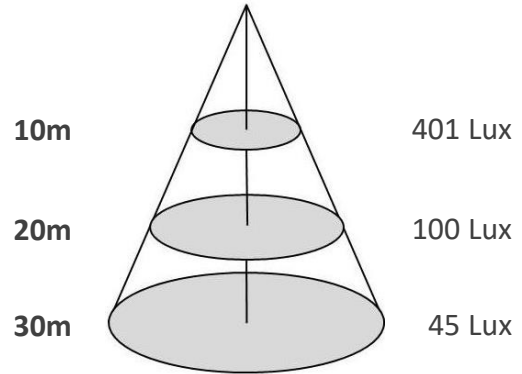

Stadium Light

STADIUM3-P-300W

Source	LED Lumileds; Cree
Connection	Wire
Gr. Power	300W ±5%
Input Voltage	AC100-277V
Driver	Inventronics; Meanwell
Control (standard)	Not dim.
Dimming option	
Beam Angle (°)	15/30/60/40*85
CCT (Kelvins)	2700°K; 3000°K; 4500°K; 6500°K
Lumens	42000
Luminaire efficiency	140Lm/W
CRI (standard)	>80Ra
for option	
Fixture Color	Black
Cover	Clear
Dimensions	332*260*267(287)mm
Protection Rating	IP66/IK08/LM79/LM80
Electrical Class	Class I
Lifetime	>50.000h
Warranty	5 Years

Standard Packing Details

Unit Volum (CBM)	0,05586
Unit GW (kg)	11
Qty per carton	1

Other

Can be mounted together by special bracket to reach up to 1800W

STADIUM3-P-300W

Sizes drawing

STADIUM3-P-300W.drw

in mm

Illumination Diagram

42000Lm with 60° beam

STADIUM3-P-300W.lux

STADIUM3-P-200W * 2 with bracket

Horizontal Bracket A

Vertical Bracket B