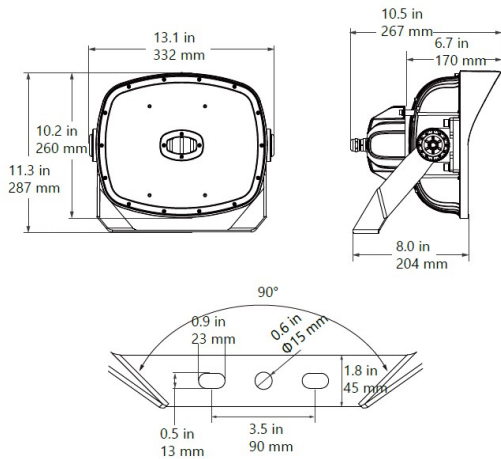

Stadium Light

STADIUM3-P-300W

Source	LED Lumileds; Cree
Connection	Wire
Gr. Power	300W ±5%
Input Voltage	AC100-277V
Driver	Inventronics; Meanwell
Control (standard)	Not dim.
Dimming option	
Beam Angle (°)	15/30/60/40*85
CCT (Kelvins)	2700°K; 3000°K; 4500°K; 6500°K
Lumens	42000
Luminaire efficiency	140Lm/W
CRI (standard)	>80Ra
for option	
Fixture Color	Black
Cover	Clear
Dimensions	332*260*267(287)mm
Protection Rating	IP66/IK08/LM79/LM80
Electrical Class	Class I
Lifetime	>50.000h
Warranty	5 Years

Standard Packing Details

Unit Volum (CBM)	0,05586
Unit GW (kg)	11
Qty per carton	1

Other

Can be mounted together by special bracket to reach up to 1800W

STADIUM3-P-300W

Sizes drawing

STADIUM3-P-300W.drw

in mm

Illumination Diagram

42000Lm with 60° beam

STADIUM3-P-300W.lux

STADIUM3-P-200W * 2 with bracket

Horizontal Bracket A

Vertical Bracket B