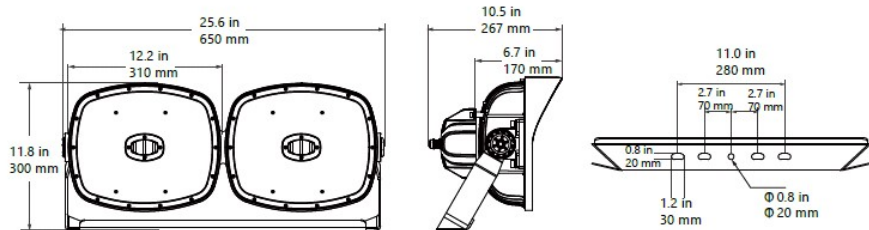

Stadium Light

STADIUM3-P-300W

Source	LED Lumileds; Cree
Connection	Wire
Gr. Power	300W ±5%
Input Voltage	AC100-277V
Driver	Inventronics; Meanwell
Control (standard)	Not dim.
Dimming option	
Beam Angle (°)	15/30/60/40*85
CCT (Kelvins)	2700°K; 3000°K; 4500°K; 6500°K
Lumens	42000
Luminaire efficiency	140Lm/W
CRI (standard)	>80Ra
for option	
Fixture Color	Black
Cover	Clear
Dimensions	332*260*267(287)mm
Protection Rating	IP66/IK08/LM79/LM80
Electrical Class	Class I
Lifetime	>50.000h
Warranty	5 Years

Standard Packing Details

Unit Volum (CBM)	0,05586
Unit GW (kg)	11
Qty per carton	1

Other

Can be mounted together by special bracket to reach up to 1800W

STADIUM3-P-300W

Sizes drawing

STADIUM3-P-300W.drw

in mm

Illumination Diagram

42000Lm with 60° beam

STADIUM3-P-300W.lux

STADIUM3-P-200W * 2 with bracket

Horizontal Bracket A

Vertical Bracket B