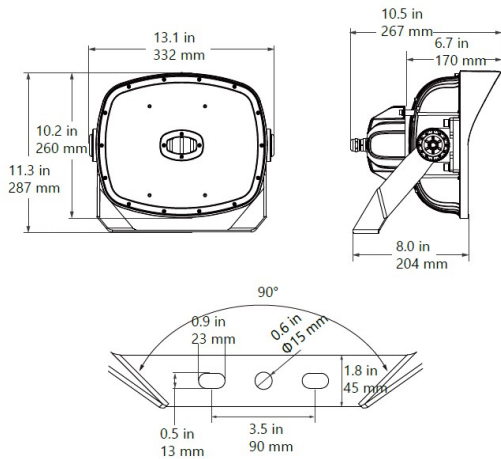

### STADIUM3-P-240W

<b>Source</b>	LED Lumileds; Cree
<b>Connection</b>	Wire
<b>Gr. Power</b>	240W ±5%
<b>Input Voltage</b>	AC100-277V
<b>Driver</b>	Inventronics; Meanwell
<b>Control (standard)</b>	Not dim.
<b>Dimming option</b>	
<b>Beam Angle (°)</b>	15/30/60/40*85
<b>CCT (Kelvins)</b>	2700°K; 3000°K; 4500°K; 6500°K
<b>Lumens</b>	33600
<b>Luminaire efficiency</b>	140Lm/W
<b>CRI (standard)</b>	>80Ra
<b>for option</b>	
<b>Fixture Color</b>	Black
<b>Cover</b>	Clear
<b>Dimensions</b>	332*260*267(287)mm
<b>Protection Rating</b>	IP66/IK08/LM79/LM80
<b>Electrical Class</b>	Class I
<b>Lifetime</b>	>50.000h
<b>Warranty</b>	5 Years

#### Standard Packing Details

<b>Unit Volum (CBM)</b>	0,05586
<b>Unit GW (kg)</b>	11
<b>Qty per carton</b>	1

#### Other

Can be mounted together by special bracket to reach up to 1800W

**STADIUM3-P-240W**

**Sizes drawing**

STADIUM3-P-240W.drw

in mm

**Illumination Diagram**

33600Lm with 60° beam