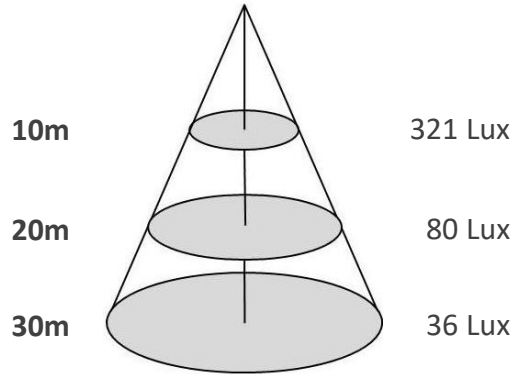

#### Other

Can be mounted together by special bracket to reach up to 1800W

**STADIUM3-P-240W**

**Sizes drawing**

STADIUM3-P-240W.drw

in mm

**Illumination Diagram**

33600Lm with 60° beam