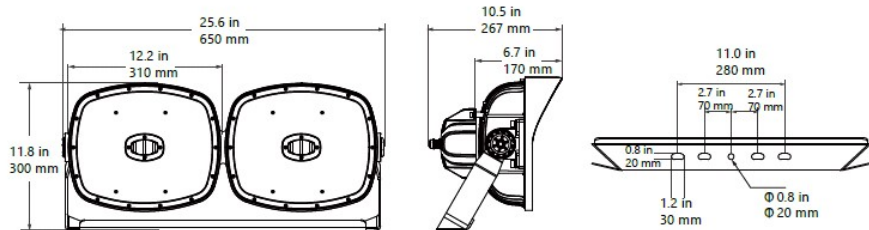

STADIUM3-P-200W * 2 with bracket