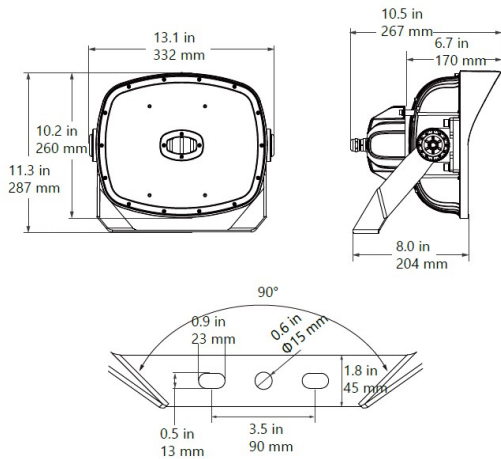

STADIUM3-P-200W

Source	LED Lumileds; Cree
Connection	Wire
Gr. Power	200W ±5%
Input Voltage	AC100-277V
Driver	Inventronics; Meanwell
Control (standard)	Not dim.
Dimming option	
Beam Angle (°)	15/30/60/40*85
CCT (Kelvins)	2700°K; 3000°K; 4500°K; 6500°K
Lumens	28000
Luminaire efficiency	140Lm/W
CRI (standard)	>80Ra
for option	
Fixture Color	Black
Cover	Clear
Dimensions	332*260*267(287)mm
Protection Rating	IP66/IK08/LM79/LM80
Electrical Class	Class I
Lifetime	>50.000h
Warranty	5 Years

Standard Packing Details

Unit Volum (CBM)	0,05586
Unit GW (kg)	11
Qty per carton	1

Other
Can be mounted together by special bracket to reach up to 1800W

STADIUM3-P-200W

Sizes drawing

STADIUM3-P-200W.drw

in mm

Illumination Diagram

28000Lm with 60° beam

STADIUM3-P-200W.lux

STADIUM3-P-200W * 2 with bracket

Horizontal Bracket A

Vertical Bracket B