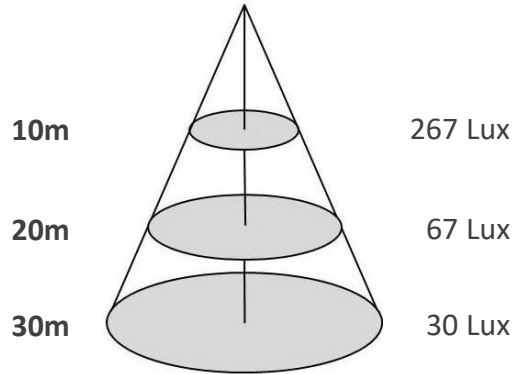

STADIUM3-P-200W

Source	LED Lumileds; Cree
Connection	Wire
Gr. Power	200W ±5%
Input Voltage	AC100-277V
Driver	Inventronics; Meanwell
Control (standard)	Not dim.
Dimming option	
Beam Angle (°)	15/30/60/40*85
CCT (Kelvins)	2700°K; 3000°K; 4500°K; 6500°K
Lumens	28000
Luminaire efficiency	140Lm/W
CRI (standard)	>80Ra
for option	
Fixture Color	Black
Cover	Clear
Dimensions	332*260*267(287)mm
Protection Rating	IP66/IK08/LM79/LM80
Electrical Class	Class I
Lifetime	>50.000h
Warranty	5 Years

Standard Packing Details

Unit Volum (CBM)	0,05586
Unit GW (kg)	11
Qty per carton	1

Other
Can be mounted together by special bracket to reach up to 1800W

STADIUM3-P-200W

Sizes drawing

STADIUM3-P-200W.drw

in mm

Illumination Diagram

28000Lm with 60° beam

STADIUM3-P-200W.lux

STADIUM3-P-200W * 2 with bracket

Horizontal Bracket A

Vertical Bracket B