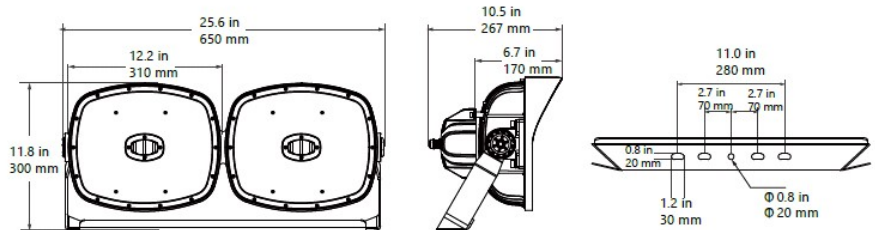

STADIUM3-P-200W

Source	LED Lumileds; Cree
Connection	Wire
Gr. Power	200W ±5%
Input Voltage	AC100-277V
Driver	Inventronics; Meanwell
Control (standard)	Not dim.
Dimming option	
Beam Angle (°)	15/30/60/40*85
CCT (Kelvins)	2700°K; 3000°K; 4500°K; 6500°K
Lumens	28000
Luminaire efficiency	140Lm/W
CRI (standard)	>80Ra
for option	
Fixture Color	Black
Cover	Clear
Dimensions	332*260*267(287)mm
Protection Rating	IP66/IK08/LM79/LM80
Electrical Class	Class I
Lifetime	>50.000h
Warranty	5 Years

Standard Packing Details

Unit Volum (CBM)	0,05586
Unit GW (kg)	11
Qty per carton	1

Other
Can be mounted together by special bracket to reach up to 1800W

STADIUM3-P-200W

Sizes drawing

STADIUM3-P-200W.drw

in mm

Illumination Diagram

28000Lm with 60° beam

STADIUM3-P-200W.lux

STADIUM3-P-200W * 2 with bracket

Horizontal Bracket A

Vertical Bracket B