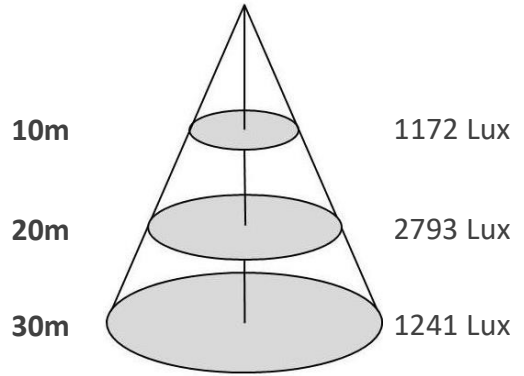

STADIUM3-P-1800W

Sizes drawing

STADIUM3-P-1800W.drw

in mm

Illumination Diagram

252000Lm with 30° beam

STADIUM3-P-1800W.lux