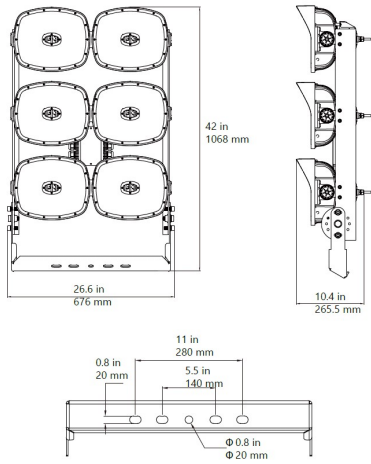

Stadium Light

STADIUM3-P-1800W

| | |
|-----------------------------|--------------------------------|
| Source | LED Lumileds; Cree |
| Connection | Wire |
| Gr. Power | 1800W ±5% |
| Input Voltage | AC100-277V |
| Driver | Inventronics; Meanwell |
| Control (standard) | Not dim. |
| Dimming option | |
| Beam Angle (°) | 15/30/60/40*85 |
| CCT (Kelvins) | 2700°K; 3000°K; 4500°K; 6500°K |
| Lumens | 252000 |
| Luminaire efficiency | 140Lm/W |
| CRI (standard) | >80Ra |
| for option | |
| Fixture Color | Black |
| Cover | Clear |
| Dimensions | 1068*676*265,5mm |
| Protection Rating | IP66/IK08/LM79/LM80 |
| Electrical Class | Class I |
| Lifetime | >50.000h |
| Warranty | 5 Years |

Other

Can be mounted together by special bracket to reach up to 1800W

Standard Packing Details

| | |
|-------------------------|---------|
| Unit Volum (CBM) | 0,34147 |
| Unit GW (kg) | 58 |
| Qty per carton | 1 |

STADIUM3-P-1800W

Sizes drawing

STADIUM3-P-1800W.drw

in mm

Illumination Diagram

252000Lm with 30° beam

STADIUM3-P-1800W.lux