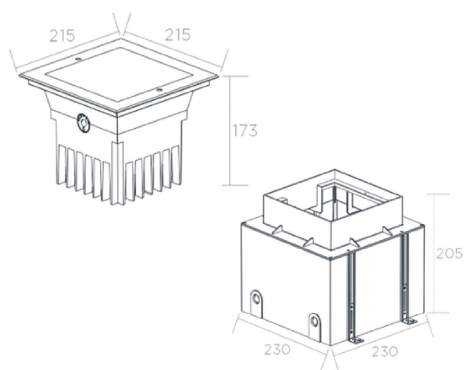

Inground Light

SOLEN215.215-DRO-P-28W

Picture

DRO
single

DRDO
double

Sizes in mm

Packing

UnitVolum (CBM)	0,01721811
Unit GW (kg)	4,2
Qty per carton	4

Description

Type	LED Inground Light
Connection	Wire

Electrical Parameters

Gr. Power	28W ±5%
InputVoltage	DC24V
Driver	Not Included
Dimmable	Not dim.

Lighting Parameters

Beam Angle	10/15/25/30/45/60/90/110
Colors	WWY; WW; DL; CW
Lumens	2250
CRI	80Ra

Structure Parameters

Fixture Color	SS316
Cover	Clear; Frosted
Dimensions	215*215*173(230*230*205)mm

Protection Parameters

Rating	IP67/IK10
Electrical Class	Class III
Lifetime	>50.000h
Warranty (Years)	3

Options