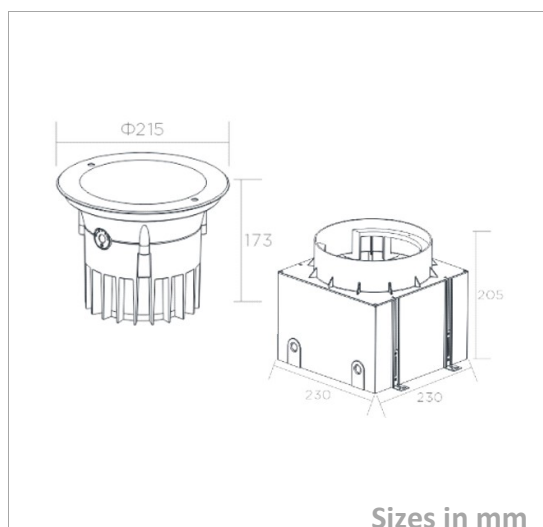

Inground Light

SOLEN215-DRO-P-24W 24V

Picture

Packing

UnitVolum (CBM)	0,01721811
Unit GW (kg)	3,8
Qty per carton	4

Description

Type	LED Inground Light
Connection	Wire

Electrical Parameters

Gr. Power	24W ±5%
InputVoltage	DC24V
Driver	Not Included
Dimmable	Not dim.

Lighting Parameters

Beam Angle	10/15/25/30/45/60/90/110
Colors	WWY; WW; DL; CW
Lumens	1950-2100
CRI	80Ra

Structure Parameters

Fixture Color	SS316
Cover	Clear; Louver
Dimensions	dia215*173(230*230*205)mm