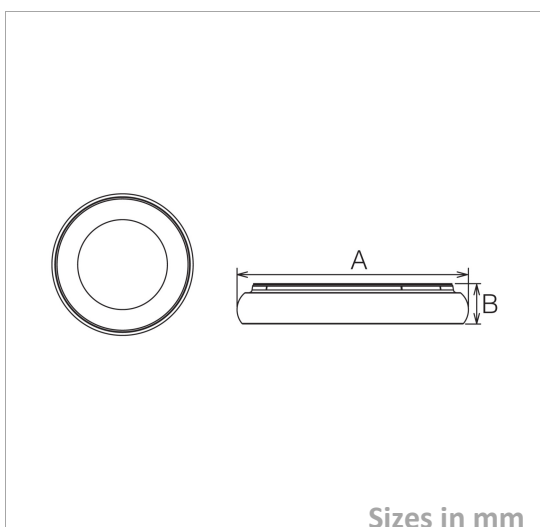

Ceiling Lamp

RING400-MDT-35W

Picture

Packing

UnitVolum (CBM)	0,02036736
Unit GW (kg)	2
Qty per carton	6

Description

Type	LED Ceiling Lamp
Connection	Wire

Electrical Parameters

Gr. Power	35W ±5%
InputVoltage	AC100-277V
Driver	Internal
Dimmable	Not dim.

Lighting Parameters

Beam Angle	120
Colors	3000°K; 4000°K; 5000°K; 5700°K
Lumens	2835-3220
CRI	80Ra

Structure Parameters

Fixture Color	Black; Silver
Cover	Milky
Dimensions	dia400*68mm