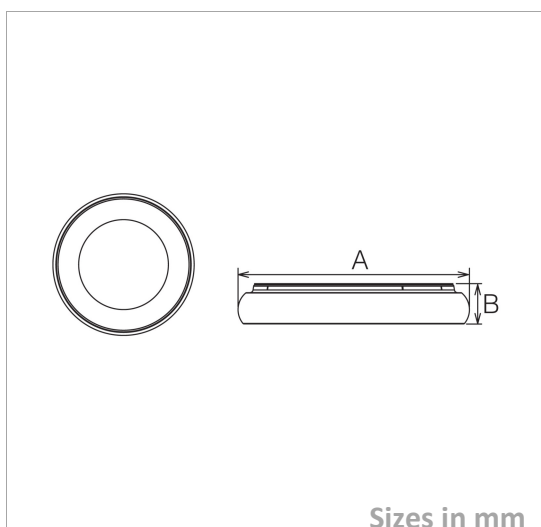

Ceiling Lamp

RING300-MDT-18W

Picture

Packing

UnitVolum (CBM)	0,008656128
Unit GW (kg)	1
Qty per carton	10

Description

Type	LED Ceiling Lamp
Connection	Wire

Electrical Parameters

Gr. Power	18W ±5%
InputVoltage	AC100-277V
Driver	Internal
Dimmable	Not dim.

Lighting Parameters

Beam Angle	120
Colors	3000°K; 4000°K; 5000°K; 5700°K
Lumens	1250-1450
CRI	80Ra

Structure Parameters

Fixture Color	Black; Silver
Cover	Milky
Dimensions	dia298*51mm

Protection Parameters

Rating	Indoor Use
Electrical Class	Class I
Lifetime	>50.000h
Warranty (Years)	3

Options

Dimmable	Triac ☒ 0-10V ☐ 1-10V ☐ DALI ☐
CRI	>90Ra ☐ >92Ra ☐ >95Ra ☐ >98Ra ☐
Other	Does also exist in Pendant