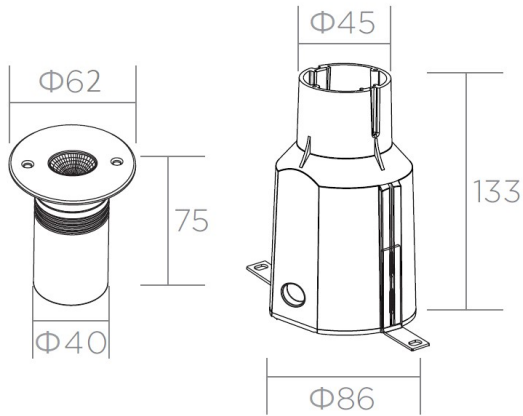

Underwater Light

POOL62R-P-COB-3W

Sizes drawing

POOL62R-P-COB-3W.drw

in mm

Illumination Diagram

150lm with 25° beam

POOL62R-P-COB-3W.lux

Optic type:

Standard

COB

COB Asym

Mounting:

Recessed with sleeve

Bracket

Tripod

Underwater Light

POOL62R-P-COB-3W RGB

Source	LED
Connection	Wire
Gr. Power	2,5W ±5%
Input Voltage	DC24V
Driver	Not Included
Control (standard)	Dimmable
Dimming option	
Beam Angle (°)	ASY 20*40/15/25/45/60/15*45
CCT (Kelvins)	RGB

Lumens

Luminaire efficiency	Lm/W
CRI (standard)	>
for option	
Fixture Color	SS316
Cover	Clear
Dimensions	dia 62*75(86*133)mm
Protection Rating	IP68/IK08
Electrical Class	Class III
Lifetime	>50.000h
Warranty	3 Years