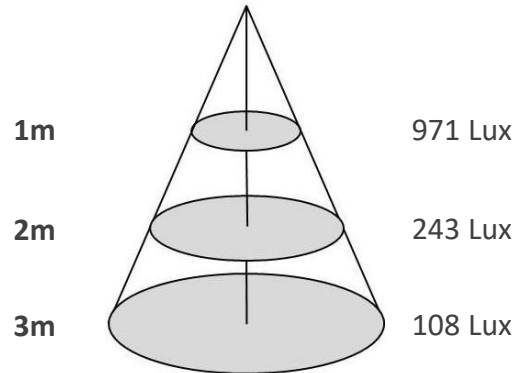

Underwater Light

POOL62R-P-COB-3W

Sizes drawing

POOL62R-P-COB-3W.drw

in mm

Illumination Diagram

150lm with 25° beam

POOL62R-P-COB-3W.lux

Lumens

Luminaire efficiency	Lm/W
CRI (standard)	>
for option	
Fixture Color	SS316
Cover	Clear
Dimensions	dia 62*75(86*133)mm
Protection Rating	IP68/IK08
Electrical Class	Class III
Lifetime	>50.000h
Warranty	3 Years