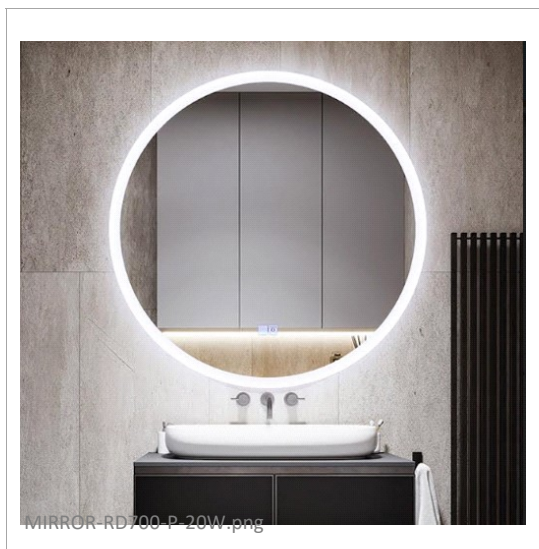

Bathroom Lamp

MIRROR-RD700-P-20W

Source	LED
Connection	Wire
Gr. Power	20W ±5%
Input Voltage	AC100-240V
Driver	Included
Control (standard)	Touch Dim
Dimming option	
Beam Angle (°)	360
CCT (Kelvins)	WW; DL; CW

Lumens	1800
Luminaire efficiency	90 Lm/W
CRI (standard)	>80Ra
for option	
Fixture Color	Glass
Cover	Milky
Dimensions	Dia 710mm
Protection Rating	IP44
Electrical Class	Class I
Lifetime	>50.000h
Warranty	2 Years

Other
touch on/off and dimmable + antifog function

Standard Packing Details

Unit Volum (CBM)	0,14739
Unit GW (kg)	9,5
Qty per carton	1

Bathroom Lamp

MIRROR-RD700-P-20W

Sizes drawing

MIRROR-RD700-P-20W.drw

in mm

Illumination Diagram

1800Lm with 360° beam

MIRROR-RD700-P-20W.lux