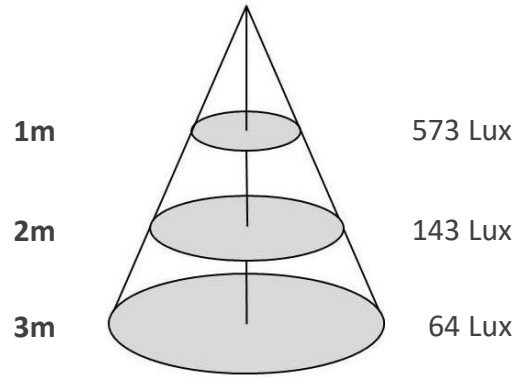

Lumens	1800
Luminaire efficiency	90 Lm/W
CRI (standard)	>80Ra
for option	
Fixture Color	Glass
Cover	Milky
Dimensions	Dia 710mm
Protection Rating	IP44
Electrical Class	Class I
Lifetime	>50.000h
Warranty	2 Years

Other
touch on/off and dimmable + antifog function

Standard Packing Details

Unit Volum (CBM)	0,14739
Unit GW (kg)	9,5
Qty per carton	1

Bathroom Lamp

MIRROR-RD700-P-20W

Sizes drawing

MIRROR-RD700-P-20W.drw

in mm

Illumination Diagram

1800Lm with 360° beam

MIRROR-RD700-P-20W.lux