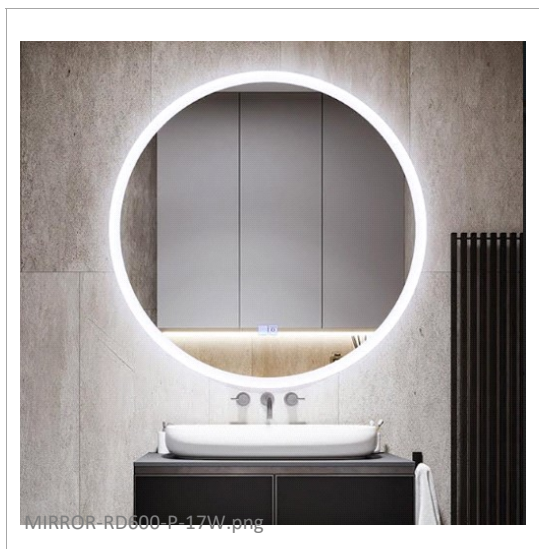

Bathroom Lamp

MIRROR-RD600-P-17W

| | |
|---------------------------|------------|
| Source | LED |
| Connection | Wire |
| Gr. Power | 17W ±5% |
| Input Voltage | AC100-240V |
| Driver | Included |
| Control (standard) | Touch Dim |
| Dimming option | |
| Beam Angle (°) | 360 |
| CCT (Kelvins) | WW; DL; CW |

| | |
|-----------------------------|-----------|
| Lumens | 1530 |
| Luminaire efficiency | 90 Lm/W |
| CRI (standard) | >80Ra |
| for option | |
| Fixture Color | Glass |
| Cover | Milky |
| Dimensions | Dia 610mm |
| Protection Rating | IP44 |
| Electrical Class | Class I |
| Lifetime | >50.000h |
| Warranty | 2 Years |