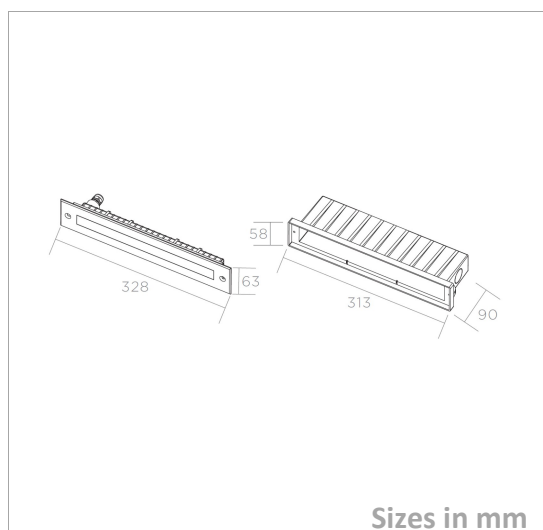

Sizes in mm

Packing

UnitVolum (CBM) 0,00319056
Unit GW (kg) 1,67
Qty per carton 6