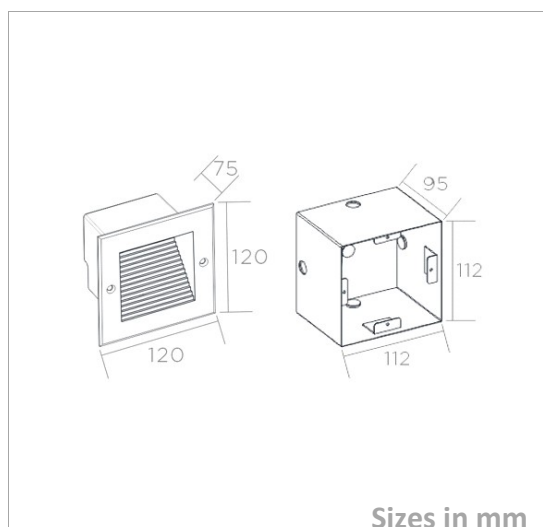

Wall Recessed Light

MAREN120.120-P-3W

Picture

Packing

UnitVolum (CBM)	0,00257193
Unit GW (kg)	1,31
Qty per carton	18

Description

Type	LED Wall Recessed Light
Connection	Wire

Electrical Parameters

Gr. Power	2,5W ±5%
InputVoltage	DC24V
Driver	Not Included
Dimmable	Not dim.

Lighting Parameters

Beam Angle	45*90
Colors	WW; DL; CW; Red; Green; Blue; Y
Lumens	200-225
CRI	80Ra

Structure Parameters

Fixture Color	Black; Silver
Cover	Stripped
Dimensions	120*120*75(112*112*95)mm