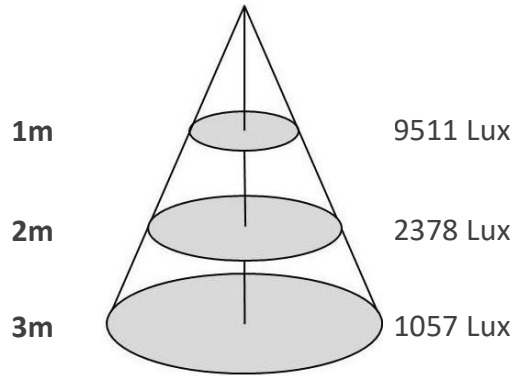

#### Other

DC24V; Spike; Bottom Box; Tree Strap; Pole Clamp; Grille; Honeycomb; Hood; Snoot; Zoom

JAR-SPOT-P-15W

Sizes drawing

JAR-SPOT-P-15W.drw

in mm

Illumination Diagram

1350Lm with 24° beam