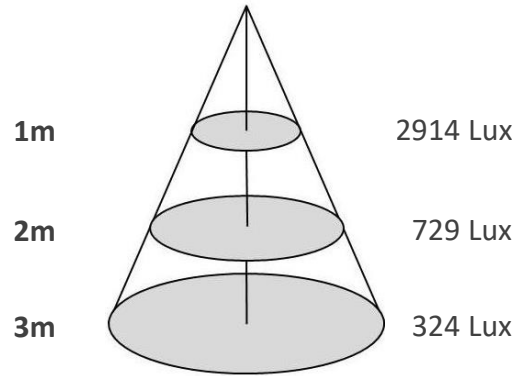

### JAR-SPOT-C-5W

<b>Source</b>	LED
<b>Connection</b>	Wire
<b>Gr. Power</b>	5W ±5%
<b>Input Voltage</b>	AC220-240V
<b>Driver</b>	Internal
<b>Control (standard)</b>	Not dim.
<b>Dimming option</b>	
<b>Beam Angle (°)</b>	10/15/25/45/60/10*60
<b>CCT (Kelvins)</b>	WW; DL; CW
<b>Lumens</b>	450
<b>Luminaire efficiency</b>	90 Lm/W
<b>CRI (standard)</b>	>80Ra
<b>for option</b>	
<b>Fixture Color</b>	Black; Silver
<b>Cover</b>	Clear
<b>Dimensions</b>	dia 42*L95*H51mm
<b>Protection Rating</b>	IP65/IK02
<b>Electrical Class</b>	Class I
<b>Lifetime</b>	>50.000h
<b>Warranty</b>	3 Years

#### Standard Packing Details

<b>Unit Volum (CBM)</b>	0,00163
<b>Unit GW (kg)</b>	0,7
<b>Qty per carton</b>	18

**Other**  
optional: DC24V RGB; DC24V RGBW; Spic; Base; Cap

JAR-SPOT-C-5W

Sizes drawing

JAR-SPOT-C-5W.drw

in mm

Illumination Diagram

450Lm with 25° beam

JAR-SPOT-C-5W.lux

Standard

Base

Spic

Grill