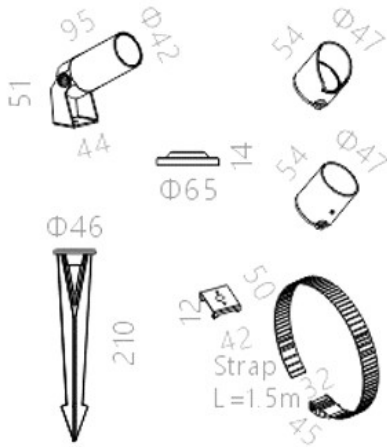

### JAR-SPOT-C-5W

<b>Source</b>	LED
<b>Connection</b>	Wire
<b>Gr. Power</b>	5W ±5%
<b>Input Voltage</b>	AC220-240V
<b>Driver</b>	Internal
<b>Control (standard)</b>	Not dim.
<b>Dimming option</b>	
<b>Beam Angle (°)</b>	10/15/25/45/60/10*60
<b>CCT (Kelvins)</b>	WW; DL; CW
<b>Lumens</b>	450
<b>Luminaire efficiency</b>	90 Lm/W
<b>CRI (standard)</b>	>80Ra
<b>for option</b>	
<b>Fixture Color</b>	Black; Silver
<b>Cover</b>	Clear
<b>Dimensions</b>	dia 42*L95*H51mm
<b>Protection Rating</b>	IP65/IK02
<b>Electrical Class</b>	Class I
<b>Lifetime</b>	>50.000h
<b>Warranty</b>	3 Years

#### Standard Packing Details

<b>Unit Volum (CBM)</b>	0,00163
<b>Unit GW (kg)</b>	0,7
<b>Qty per carton</b>	18

**Other**  
optional: DC24V RGB; DC24V RGBW; Spic; Base; Cap

JAR-SPOT-C-5W

Sizes drawing

JAR-SPOT-C-5W.drw

in mm

Illumination Diagram

450Lm with 25° beam

JAR-SPOT-C-5W.lux

Standard

Base

Spic

Grill

Honeycomb

Snoot

Hood

Connection Box

Connection Box with spic

Tree Strap

Pole Clamp