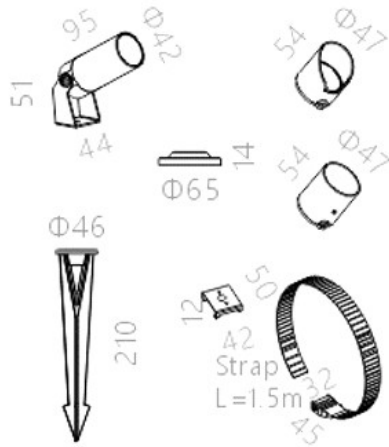

JAR-SPOT-C-3W

| | |
|-----------------------------|----------------------|
| Source | LED |
| Connection | Wire |
| Gr. Power | 2,8W ±5% |
| Input Voltage | AC240V |
| Driver | Internal |
| Control (standard) | Not dim. |
| Dimming option | |
| Beam Angle (°) | 10/15/25/45/60/10*60 |
| CCT (Kelvins) | WW; DL; CW |
| Lumens | 150 |
| Luminaire efficiency | 54 Lm/W |
| CRI (standard) | >80Ra |
| for option | |
| Fixture Color | Black; Silver |
| Cover | Clear |
| Dimensions | dia 42*L95*H51mm |
| Protection Rating | IP65/IK02 |
| Electrical Class | Class I |
| Lifetime | >50.000h |
| Warranty | 3 Years |

Other
optional: DC24V RGB; DC24V RGBW; Spic; Base; Cap

Standard Packing Details

| | |
|-------------------------|---------|
| Unit Volum (CBM) | 0,00163 |
| Unit GW (kg) | 0,64 |
| Qty per carton | 18 |

JAR-SPOT-C-3W

Sizes drawing

JAR-SPOT-C-3W.drw

in mm

Illumination Diagram

150Lm with 25° beam

JAR-SPOT-C-3W.lux

Standard

Tree Strap

Pole Clamp