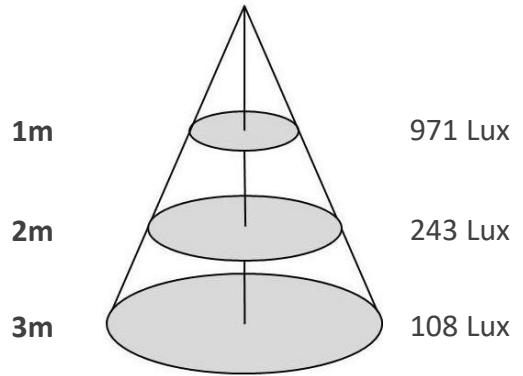

JAR-SPOT-C-3W

Sizes drawing

JAR-SPOT-C-3W.drw

in mm

Illumination Diagram

150Lm with 25° beam

JAR-SPOT-C-3W.lux

Standard