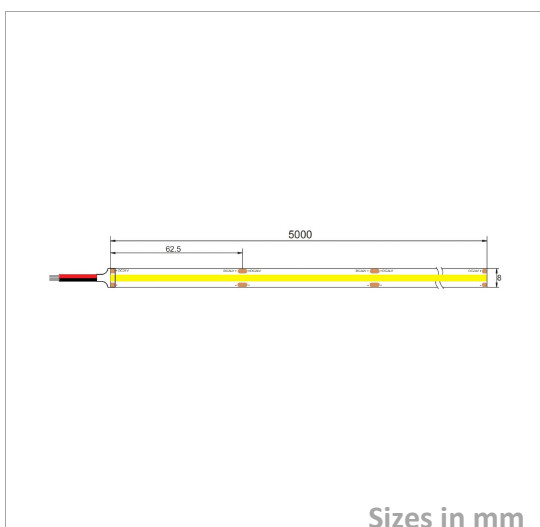

INDOOR512-COB-P (8mm)

Picture

Packing

Unit Volum (CBM)	0,000754392
Unit GW (kg)	0,185
Qty per carton	80

Description

Type	LED Strip
Connection	Wire

Electrical Parameters

Gr. Power	50W ±5%
InputVoltage	DC24V
Driver	Not Included
Dimmable	Not dim.

Lighting Parameters

Beam Angle	180
Colors	WWY; WW; DL; CW
Lumens	5000-6000
CRI	90Ra

Structure Parameters

Fixture Color	White
Cover	Clear
Dimensions	5000*8*1,6mm (cut:62,5mm)

Protection Parameters

Rating	IP33
Electrical Class	Class I <input type="checkbox"/> Class II <input type="checkbox"/> Class III <input checked="" type="checkbox"/>
Lifetime	>50.000h
Warranty (Years)	2