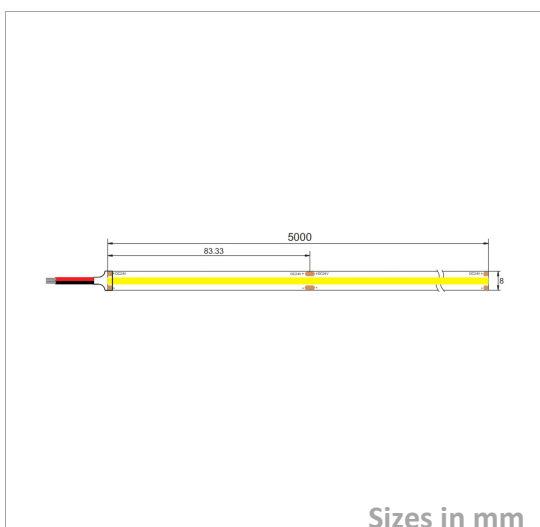

INDOOR384-COB-P (8mm)

Picture

Sizes in mm

Packing

UnitVolum (CBM)	0,000754392
Unit GW (kg)	0,175
Qty per carton	80

Description

Type	LED Strip
Connection	Wire

Electrical Parameters

Gr. Power	40W ±5%
InputVoltage	DC24V
Driver	Not Included
Dimmable	Not dim.

Lighting Parameters

Beam Angle	180
Colors	WWY; WW; DL; CW
Lumens	4500-5500
CRI	90Ra

Structure Parameters

Fixture Color	White
Cover	Clear
Dimensions	5000*8*1,6mm (cut:83,33mm)