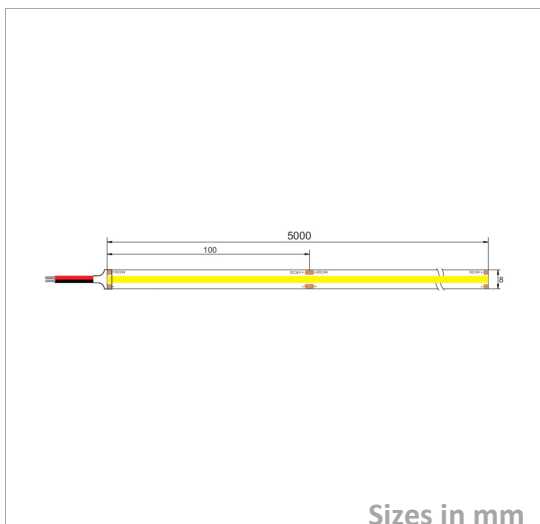

INDOOR240-COB-P (8mm)

Picture

Packing

Unit Volum (CBM)	0,000754392
Unit GW (kg)	0,165
Qty per carton	80

Description

Type	LED Strip
Connection	Wire

Electrical Parameters

Gr. Power	30W ±5%
InputVoltage	DC24V
Driver	Not Included
Dimmable	Not dim.

Lighting Parameters

Beam Angle	180
Colors	WWY; WW; DL; CW
Lumens	4500-5500
CRI	90Ra

Structure Parameters

Fixture Color	White
Cover	Clear
Dimensions	5000*8*1,6mm (cut:100mm)

Protection Parameters

Rating	IP33
Electrical Class	Class I <input type="checkbox"/> Class II <input type="checkbox"/> Class III <input checked="" type="checkbox"/>
Lifetime	>50.000h
Warranty (Years)	2