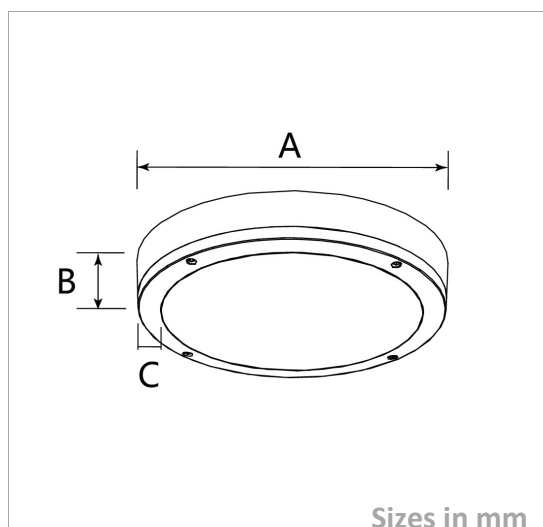

Outdoor ceiling light

HUBLLOT350-25W

Picture

Packing

UnitVolum (CBM)	0,0110466
Unit GW (kg)	1,4
Qty per carton	6

Description

Type	LED Outdoor ceiling light
Connection	Wire

Electrical Parameters

Gr. Power	25W ±5%
InputVoltage	AC220-240V
Driver	Internal
Dimmable	Not dim.

Lighting Parameters

Beam Angle	120
Colors	3000°K; 4000°K; 5000°K; 5700°K
Lumens	2150-2450
CRI	80Ra

Structure Parameters

Fixture Color	White; Black
Cover	Milky
Dimensions	dia350(A)*59(B)mm (C=26,5)