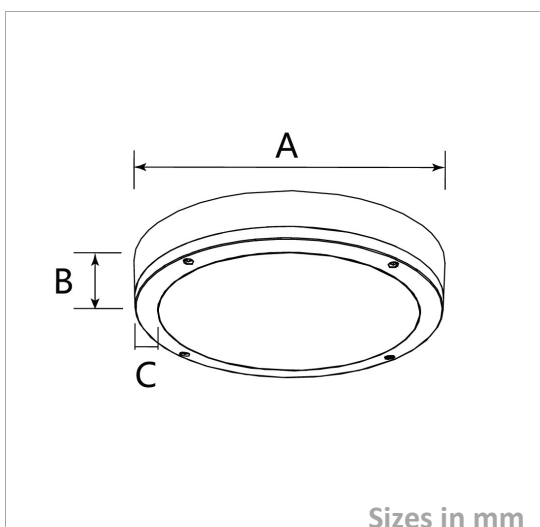

Outdoor ceiling light

HUBLOT275-12W

Picture

Packing

UnitVolum (CBM)	0,0066198
Unit GW (kg)	0,92
Qty per carton	12

Description

Type	LED Outdoor ceiling light
Connection	Wire

Electrical Parameters

Gr. Power	12W ±5%
InputVoltage	AC220-240V
Driver	Internal
Dimmable	Not dim.

Lighting Parameters

Beam Angle	120
Colors	3000°K; 4000°K; 5000°K; 5700°K
Lumens	1000-1200
CRI	80Ra

Structure Parameters

Fixture Color	White; Black
Cover	Milky
Dimensions	dia275(A)*59(B)mm (C=22)