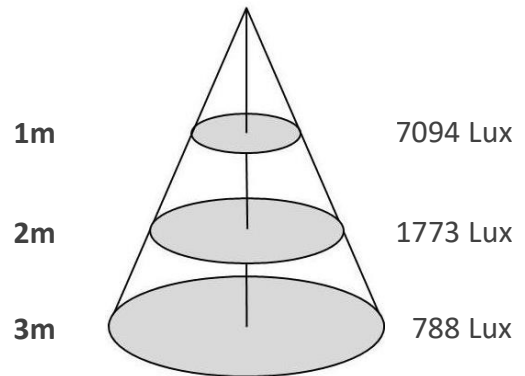

Sizes drawing

DWR95-MB-SF-C-15W.drw

in mm

Illumination Diagram

1600Lm with 30° beam

DWR95-MB-SF-C-15W.lux