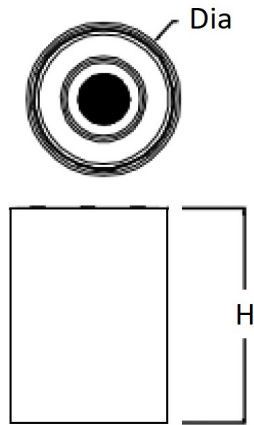

Surface Downlight

DWR95-MB-SF-C-15W

Source	LED Cree; Bridgelux; Citizen
Connection	Wire
Gr. Power	15W ±5%
Input Voltage	AC85-277V
Driver	Kegu; Lifud
Control (standard)	Not dim.
Dimming option	Triac dim.; 0-10V dim.; DALI
Beam Angle (°)	15/30/45
CCT (Kelvins)	2700°K; 3000°K; 4000°K; 5000°K; 6500°K; 5700°K
Lumens	1400-1600
Luminaire efficiency	107Lm/W
CRI (standard)	>80Ra
for option	>90Ra; >97Ra
Fixture Color	White; Black
Cover	Lens
Dimensions	dia94*150mm
Protection Rating	Indoor Use
Electrical Class	Class I
Lifetime	>50.000h
Warranty	3 (Years)

Other
Reflector Cup: White, Black, Silver, Gold; Surface mounted or for option pendant mounted

Standard Packing Details

Unit Volum (CBM)	0,00247
Unit GW (kg)	0,7
Qty per carton	16

Surface Downlight

DWR95-MB-SF-C-15W

Sizes drawing

DWR95-MB-SF-C-15W.drw

in mm

Illumination Diagram

1600Lm with 30° beam

DWR95-MB-SF-C-15W.lux