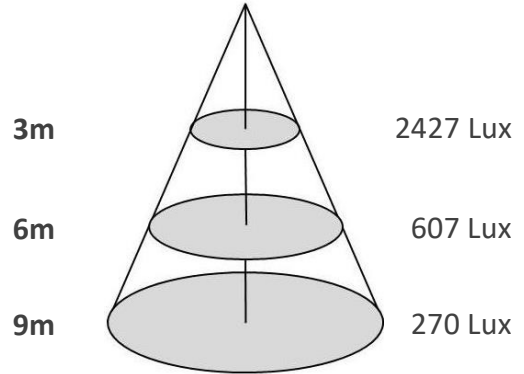

Trimless Downlight

DWR95-DRTF-C-30W

DWR95-DRTF-C-30W.png

Source	LED Osram; Cree; Bridgelux; Citize
Connection	Wire
Gr. Power	20W ±5%
Input Voltage	AC85-277V
Driver	Kegu; Lifud
Control (standard)	Not dim.
Dimming option	Triac dim.; 0-10V dim.; DALI
Beam Angle (°)	15/24/38
CCT (Kelvins)	2700°K; 3000°K; 4000°K; 5000°K; 6500°K; 5700°K
Lumens	2900-3100
Luminaire efficiency	155Lm/W
CRI (standard)	>80Ra
for option	>90Ra; >97Ra
Fixture Color	White; Black
Cover	Clear; Louver
Dimensions	Dia A114*B120 (95)mm
Protection Rating	Indoor Use
Electrical Class	Class II
Lifetime	>50.000h
Warranty	3 (Years)

Trimless Downlight

DWR95-DRTF-C-30W

Sizes drawing

DWR95-DRTF-C-30W.drw

in mm

Illumination Diagram

3100Lm with 24° beam

DWR95-DRTF-C-30W.lux

TL1 - adjustable version

TL2 - non adjustable version