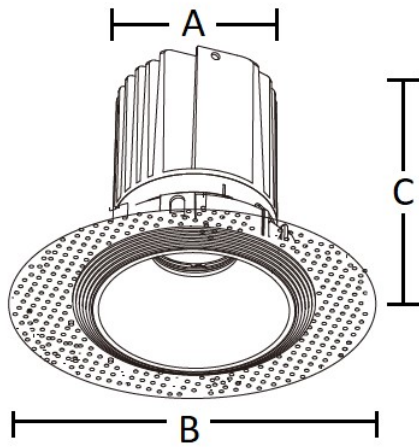

Trimless Downlight

DWR95-DRTF-C-30W

DWR95-DRTF-C-30W.png

Source	LED Osram; Cree; Bridgelux; Citize
Connection	Wire
Gr. Power	20W ±5%
Input Voltage	AC85-277V
Driver	Kegu; Lifud
Control (standard)	Not dim.
Dimming option	Triac dim.; 0-10V dim.; DALI
Beam Angle (°)	15/24/38
CCT (Kelvins)	2700°K; 3000°K; 4000°K; 5000°K; 6500°K; 5700°K
Lumens	2900-3100
Luminaire efficiency	155Lm/W
CRI (standard)	>80Ra
for option	>90Ra; >97Ra
Fixture Color	White; Black
Cover	Clear; Louver
Dimensions	Dia A114*B120 (95)mm
Protection Rating	Indoor Use
Electrical Class	Class II
Lifetime	>50.000h
Warranty	3 (Years)

Standard Packing Details

Unit Volum (CBM)	0,00530
Unit GW (kg)	0
Qty per carton	18

Other

Flicker free driver; Tridonic or Philips Driver; Reflector cup: Matt Silver, Matt Black, Sand White, Sand Black, White Gun black, Silver, Champagne gold, Rose gold

Trimless Downlight

DWR95-DRTF-C-30W

Sizes drawing

DWR95-DRTF-C-30W.drw

in mm

Illumination Diagram

3100Lm with 24° beam

DWR95-DRTF-C-30W.lux