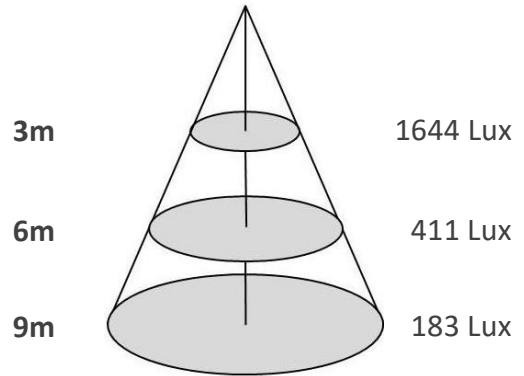

Trimless Downlight

DWR95-DRTF-C-20W

DWR95-DRTF-C-20W.png

Source	LED Osram; Cree; Bridgelux; Citize
Connection	Wire
Gr. Power	20W ±5%
Input Voltage	AC85-277V
Driver	Kegu; Lifud
Control (standard)	Not dim.
Dimming option	Triac dim.; 0-10V dim.; DALI
Beam Angle (°)	15/24/38
CCT (Kelvins)	2700°K; 3000°K; 4000°K; 5000°K; 6500°K; 5700°K
Lumens	1900-2100
Luminaire efficiency	105Lm/W
CRI (standard)	>80Ra
for option	>90Ra; >97Ra
Fixture Color	White; Black
Cover	Clear; Louver
Dimensions	Dia A114*B105 (95)mm
Protection Rating	Indoor Use
Electrical Class	Class II
Lifetime	>50.000h
Warranty	3 (Years)

Trimless Downlight

DWR95-DRTF-C-20W

Sizes drawing

DWR95-DRTF-C-20W.drw

in mm

Illumination Diagram

2100Lm with 24° beam

DWR95-DRTF-C-20W.lux

TL1 - adjustable version

TL2 - non adjustable version