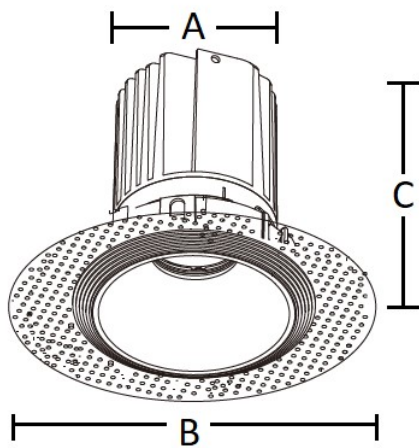

Trimless Downlight

DWR95-DRTF-C-20W

DWR95-DRTF-C-20W.png

Source	LED Osram; Cree; Bridgelux; Citize
Connection	Wire
Gr. Power	20W ±5%
Input Voltage	AC85-277V
Driver	Kegu; Lifud
Control (standard)	Not dim.
Dimming option	Triac dim.; 0-10V dim.; DALI
Beam Angle (°)	15/24/38
CCT (Kelvins)	2700°K; 3000°K; 4000°K; 5000°K; 6500°K; 5700°K
Lumens	1900-2100
Luminaire efficiency	105Lm/W
CRI (standard)	>80Ra
for option	>90Ra; >97Ra
Fixture Color	White; Black
Cover	Clear; Louver
Dimensions	Dia A114*B105 (95)mm
Protection Rating	Indoor Use
Electrical Class	Class II
Lifetime	>50.000h
Warranty	3 (Years)

Standard Packing Details

Unit Volum (CBM)	0,00530
Unit GW (kg)	0
Qty per carton	18

Other

Flicker free driver; Tridonic or Philips Driver; Reflector cup: Matt Silver, Matt Black, Sand White, Sand Black, White Gun black, Silver, Champagne gold, Rose gold

Trimless Downlight

DWR95-DRTF-C-20W

Sizes drawing

DWR95-DRTF-C-20W.drw

in mm

Illumination Diagram

2100Lm with 24° beam

DWR95-DRTF-C-20W.lux