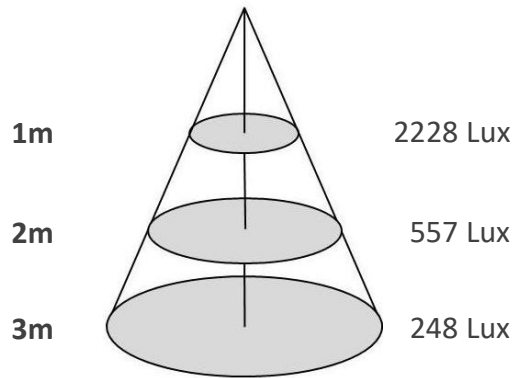

#### Standard Packing Details

<b>Unit Volum (CBM)</b>	0,00117
<b>Unit GW (kg)</b>	0,45
<b>Qty per carton</b>	50

**DWR90-SOG-C-7W**

Sizes drawing

DWR90-SOG-C-7W.drw

in mm

Illumination Diagram

7000Lm with 120° beam