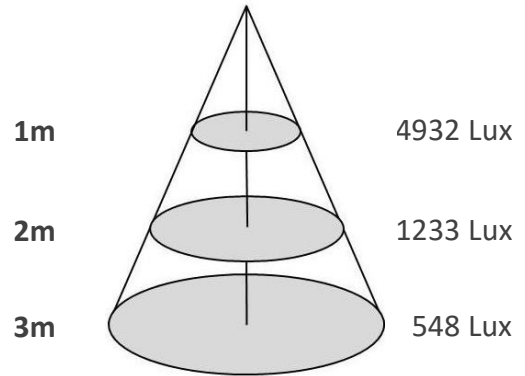

Downlight

DWR90-OG-C-7W

Sizes drawing

DWR90-OG-C-7W.drw

in mm

Illumination Diagram

700Lm with 24° beam

DWR90-OG-C-7W.lux