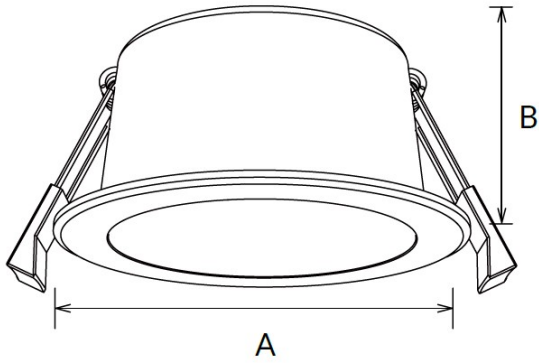

DWR90-OG-C-7W

DWR90-OG-C-7W.png

Source	LED Bridgelux
Connection	Wire
Gr. Power	7W ±5%
Input Voltage	AC85-277V
Driver	Lifud
Control (standard)	Not dim.
Dimming option	Triac dim.; 0-10V dim.; DALI
Beam Angle (°)	13/24/38/60
CCT (Kelvins)	2700°K; 3000°K; 4000°K; 5000°K; 6500°K; 5700°K
Lumens	700
Luminaire efficiency	100Lm/W
CRI (standard)	>80Ra
for option	>90Ra; >97Ra
Fixture Color	White; Black
Cover	Stripped
Dimensions	Dia 90*56mm (hole 75)
Protection Rating	IP40 / IK07
Electrical Class	Class II
Lifetime	>50.000h
Warranty	3 Years

Downlight

DWR90-OG-C-7W

Sizes drawing

DWR90-OG-C-7W.drw

in mm

Illumination Diagram

700Lm with 24° beam

DWR90-OG-C-7W.lux