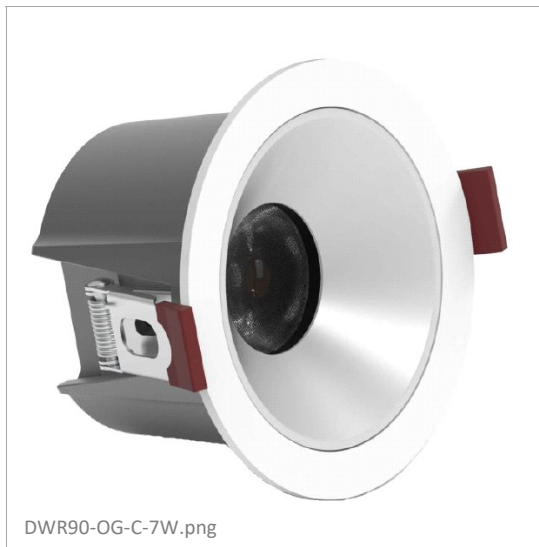

DWR90-OG-C-7W

DWR90-OG-C-7W.png

Source	LED Bridgelux
Connection	Wire
Gr. Power	7W ±5%
Input Voltage	AC85-277V
Driver	Lifud
Control (standard)	Not dim.
Dimming option	Triac dim.; 0-10V dim.; DALI
Beam Angle (°)	13/24/38/60
CCT (Kelvins)	2700°K; 3000°K; 4000°K; 5000°K; 6500°K; 5700°K
Lumens	700
Luminaire efficiency	100Lm/W
CRI (standard)	>80Ra
for option	>90Ra; >97Ra
Fixture Color	White; Black
Cover	Stripped
Dimensions	Dia 90*56mm (hole 75)
Protection Rating	IP40 / IK07
Electrical Class	Class II
Lifetime	>50.000h
Warranty	3 Years

Standard Packing Details

Unit Volum (CBM)	0,00117
Unit GW (kg)	0,45
Qty per carton	50

Other

Reflector in White, Black, Silver or Gold; Cree, Citizen or Osram LED; Tridonic, Philips or Osram Driver; 5 years warranty for option

Downlight

DWR90-OG-C-7W

Sizes drawing

DWR90-OG-C-7W.drw

in mm

Illumination Diagram

700Lm with 24° beam

DWR90-OG-C-7W.lux