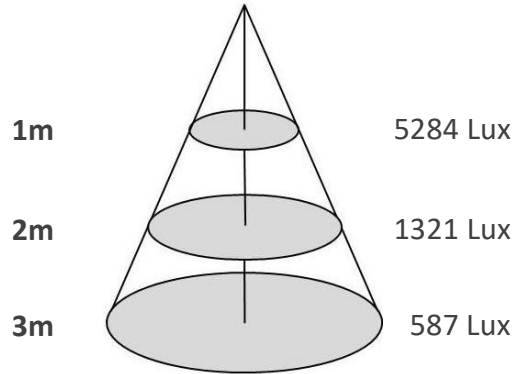

Trimless Downlight

DWR85-DRT-C-7W

Sizes drawing

DWR85-DRT-C-7W.drw

in mm

Illumination Diagram

750Lm with 24° beam

DWR85-DRT-C-7W.lux

TL1 - adjustable version

TL2 - non adjustable version