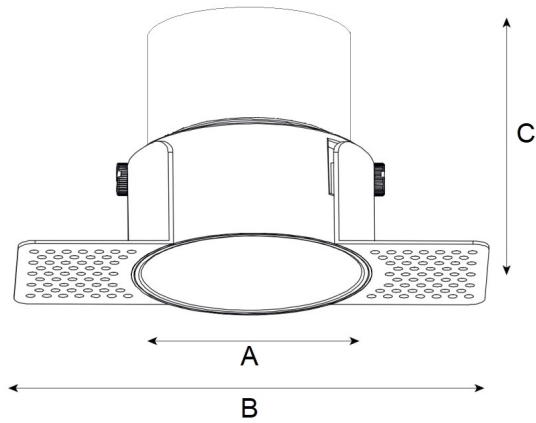

Trimless Downlight

DWR85-DRT-C-7W

Source	LED Osram; Cree; Bridgelux; Citize
Connection	Wire
Gr. Power	7W ±5%
Input Voltage	AC85-277V
Driver	Kegu; Lifud
Control (standard)	Not dim.
Dimming option	Triac dim.; 0-10V dim.; DALI
Beam Angle (°)	15/24/38
CCT (Kelvins)	2700°K; 3000°K; 4000°K; 5000°K; 6500°K; 5700°K
Lumens	650-750
Luminaire efficiency	107Lm/W
CRI (standard)	>80Ra
for option	>90Ra; >97Ra
Fixture Color	White; Black
Cover	Clear; Louver
Dimensions	Dia A145*B79 (C85)mm
Protection Rating	Indoor Use
Electrical Class	Class II
Lifetime	>50.000h
Warranty	3 (Years)

Trimless Downlight

DWR85-DRT-C-7W

Sizes drawing

DWR85-DRT-C-7W.drw

in mm

Illumination Diagram

750Lm with 24° beam

DWR85-DRT-C-7W.lux