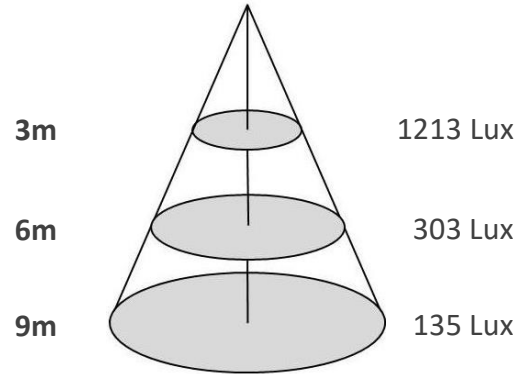

### DWR85-DRT-C-15W

Sizes drawing

DWR85-DRT-C-15W.drw

in mm

Illumination Diagram

1550Lm with 24° beam

DWR85-DRT-C-15W.lux

TL1 - adjustable version