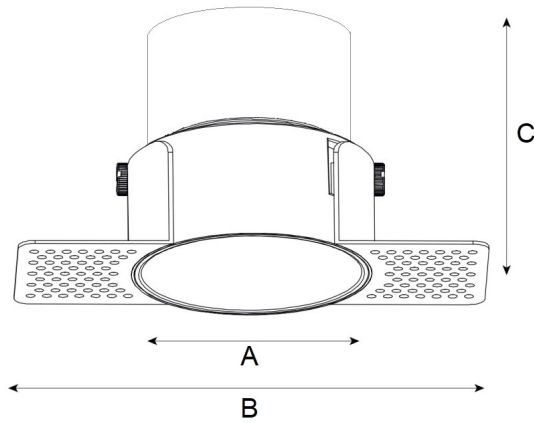

### DWR85-DRT-C-15W

Sizes drawing

DWR85-DRT-C-15W.drw

in mm

Illumination Diagram

1550Lm with 24° beam

DWR85-DRT-C-15W.lux

TL1 - adjustable version