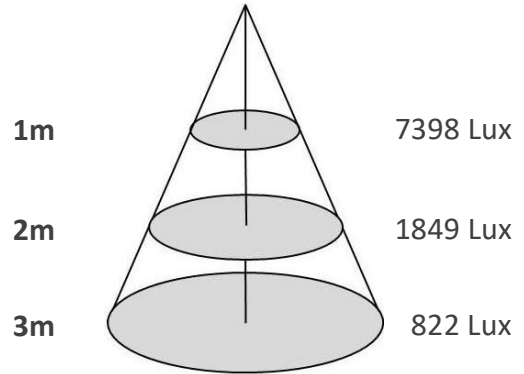

Trimless Downlight

DWR85-DRT-C-10W

DWR85-DRT-C-10W.png

Source	LED Osram; Cree; Bridgelux; Citize
Connection	Wire
Gr. Power	10W ±5%
Input Voltage	AC85-277V
Driver	Kegu; Lifud
Control (standard)	Not dim.
Dimming option	Triac dim.; 0-10V dim.; DALI
Beam Angle (°)	15/24/38
CCT (Kelvins)	2700°K; 3000°K; 4000°K; 5000°K; 6500°K; 5700°K
Lumens	950-1050
Luminaire efficiency	105Lm/W
CRI (standard)	>80Ra
for option	>90Ra; >97Ra
Fixture Color	White; Black
Cover	Clear; Louver
Dimensions	Dia A145*B90 (C85)mm
Protection Rating	Indoor Use
Electrical Class	Class II
Lifetime	>50.000h
Warranty	3 (Years)

Trimless Downlight

DWR85-DRT-C-10W

Sizes drawing

DWR85-DRT-C-10W.drw

in mm

Illumination Diagram

1050Lm with 24° beam

DWR85-DRT-C-10W.lux

TL1 - adjustable version

TL2 - non adjustable version