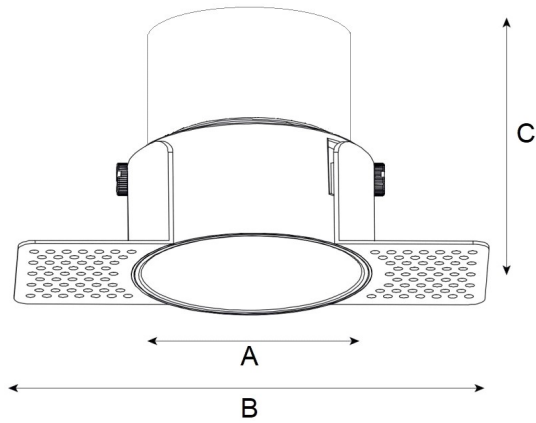

Trimless Downlight

DWR85-DRT-C-10W

DWR85-DRT-C-10W.png

Source	LED Osram; Cree; Bridgelux; Citize
Connection	Wire
Gr. Power	10W ±5%
Input Voltage	AC85-277V
Driver	Kegu; Lifud
Control (standard)	Not dim.
Dimming option	Triac dim.; 0-10V dim.; DALI
Beam Angle (°)	15/24/38
CCT (Kelvins)	2700°K; 3000°K; 4000°K; 5000°K; 6500°K; 5700°K
Lumens	950-1050
Luminaire efficiency	105Lm/W
CRI (standard)	>80Ra
for option	>90Ra; >97Ra
Fixture Color	White; Black
Cover	Clear; Louver
Dimensions	Dia A145*B90 (C85)mm
Protection Rating	Indoor Use
Electrical Class	Class II
Lifetime	>50.000h
Warranty	3 (Years)

Trimless Downlight

DWR85-DRT-C-10W

Sizes drawing

DWR85-DRT-C-10W.drw

in mm

Illumination Diagram

1050Lm with 24° beam

DWR85-DRT-C-10W.lux