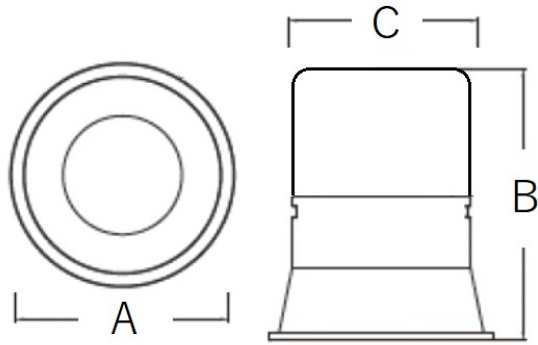

DWR85-DRF-C-7W

DWR85-DRF-C-7W.png

<b>Source</b>	LED Bridgelux
<b>Connection</b>	Wire
<b>Gr. Power</b>	7W ±5%
<b>Input Voltage</b>	AC85-277V
<b>Driver</b>	Included
<b>Control (standard)</b>	Not dim.
<b>Dimming option</b>	Triac dim.; 0-10V dim.; DALI
<b>Beam Angle (°)</b>	15/24/38
<b>CCT (Kelvins)</b>	2700°K; 3000°K; 4000°K; 5000°K; 6500°K; 5700°K
<b>Lumens</b>	650-750
<b>Luminaire efficiency</b>	107Lm/W
<b>CRI (standard)</b>	>80Ra
<b>for option</b>	>90Ra; >97Ra
<b>Fixture Color</b>	White; Black
<b>Cover</b>	Clear; Louver
<b>Dimensions</b>	Dia A85*B71 (C75)mm
<b>Protection Rating</b>	Indoor Use
<b>Electrical Class</b>	Class II
<b>Lifetime</b>	>50.000h
<b>Warranty</b>	3 Years

Standard Packing Details

<b>Unit Volum (CBM)</b>	0,00112
<b>Unit GW (kg)</b>	0
<b>Qty per carton</b>	18

**Other**

Flicker free driver; reflector cup: Matt Silver, Matt Black, Sand White, Sand Black, White Gun black, Silver, Champagne gold, Rose gold

### DWR85-DRF-C-7W

Sizes drawing

DWR85-DRF-C-7W.drw

in mm

Illumination Diagram

750Lm with 24° beam

DWR85-DRF-C-7W.lux