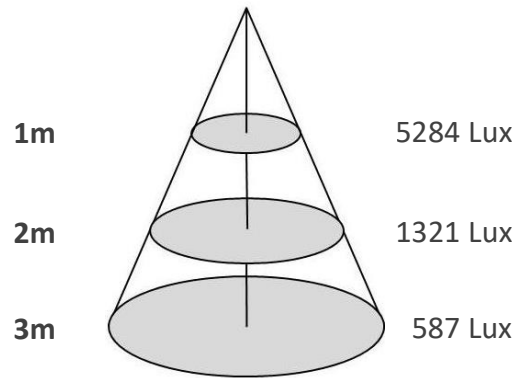

### DWR85-DRF-C-7W

Sizes drawing

DWR85-DRF-C-7W.drw

in mm

Illumination Diagram

750Lm with 24° beam

DWR85-DRF-C-7W.lux