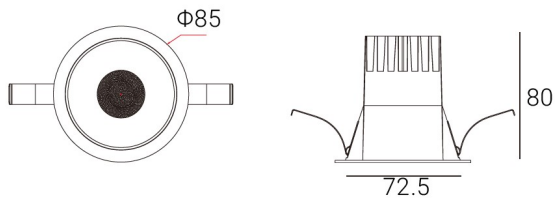

DWR85-DR4-P-12W

Source	LED Cree; Bridgelux
Connection	Wire
Gr. Power	12W ±5%
Input Voltage	AC85-277V
Driver	Kegu; Lifud
Control (standard)	Not dim.
Dimming option	Triac dim.; 0-10V dim.; DALI
Beam Angle (°)	8/12/15/24/36/50/60°
CCT (Kelvins)	2700°K; 3000°K; 4000°K; 5000°K; 6500°K; 5700°K
Lumens	1100-1300
Luminaire efficiency	108Lm/W
CRI (standard)	>80Ra
for option	>90Ra; >97Ra
Fixture Color	White; Black
Cover	Lens
Dimensions	dia 85*80(hole 75)mm
Protection Rating	IP44 / UGR<13
Electrical Class	Class I
Lifetime	>50.000h
Warranty	3 Years
Other	Honeycomb Louver; Flicker free driver; 5 years warranty extension

Standard Packing Details

Unit Volum (CBM)	0,00112
Unit GW (kg)	0
Qty per carton	32

DWR85-DR4-P-12W

Sizes drawing

DWR85-DR4-P-12W.drw

in mm

Illumination Diagram

1300Lm with 36° beam

DWR85-DR4-P-12W.lux

**PMMA high luminous rate
Ribbed structure Lens**

The ribbed structure design is adopted, with its own antiglar so that the light is interwoven at the center of the reflector, effectively reducing stray light, spot transition is even, more soft and comfortable.