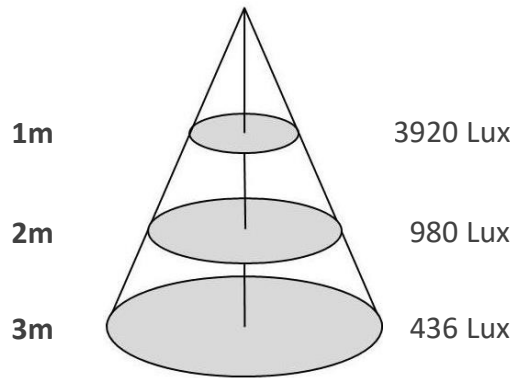

Standard Packing Details

Unit Volum (CBM)	0,00112
Unit GW (kg)	0
Qty per carton	32

DWR85-DR4-P-12W

Sizes drawing

DWR85-DR4-P-12W.drw

in mm

Illumination Diagram

1300Lm with 36° beam

DWR85-DR4-P-12W.lux

**PMMA high luminous rate
Ribbed structure Lens**

The ribbed structure design is adopted, with its own antiglar so that the light is interwoven at the center of the reflector, effectively reducing stray light, spot transition is even, more soft and comfortable.