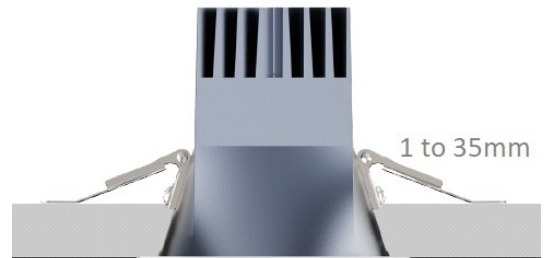

DWR85-DR4-P-12W.lux

**PMMA high luminous rate
Ribbed structure Lens**

The ribbed structure design is adopted, with its own antiglar so that the light is interwoven at the center of the reflector, effectively reducing stray light, spot transition is even, more soft and comfortable.

Spring type:

Bending Spring

Spring Clip