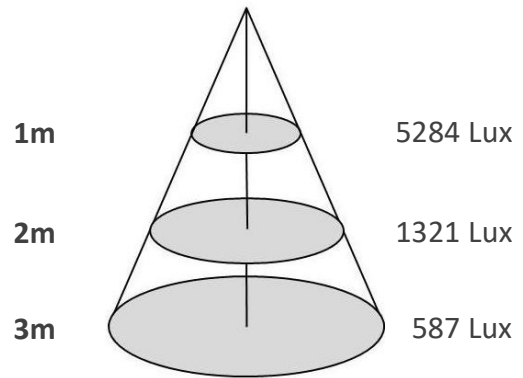

### DWR85-DR-C-7W

Sizes drawing

DWR85-DR-C-7W.drw

in mm

Illumination Diagram

750lm with 24° beam

DWR85-DR-C-7W.lux