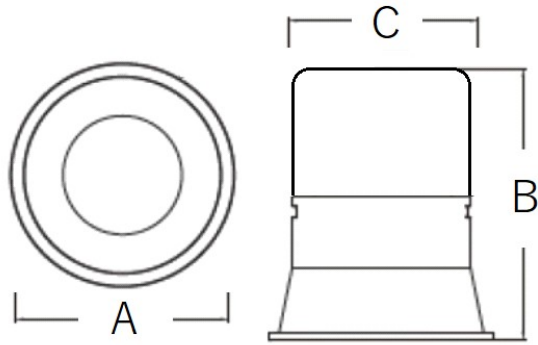

**Standard Packing Details**

<b>Unit Volum (CBM)</b>	0,00122
<b>Unit GW (kg)</b>	0
<b>Qty per carton</b>	18

**Other**

Flicker free driver; Tridonic or Philips Driver; Reflector cup: Matt Silver, Matt Black, Sand White, Sand Black, White Gun black, Silver, Champagne gold, Rose gold

### DWR85-DR-C-7W

Sizes drawing

DWR85-DR-C-7W.drw

in mm

Illumination Diagram

750lm with 24° beam

DWR85-DR-C-7W.lux