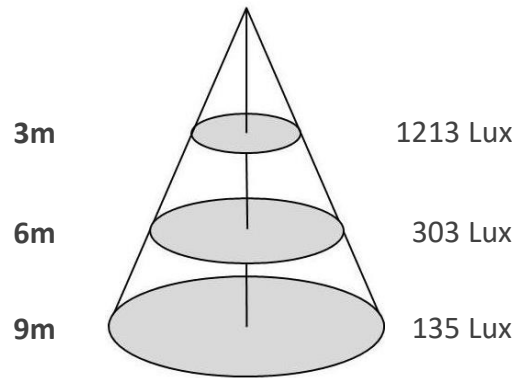

DWR85-DR-C-15W

Sizes drawing

DWR85-DR-C-15W.drw

in mm

Illumination Diagram

1550Lm with 24° beam

DWR85-DR-C-15W.lux