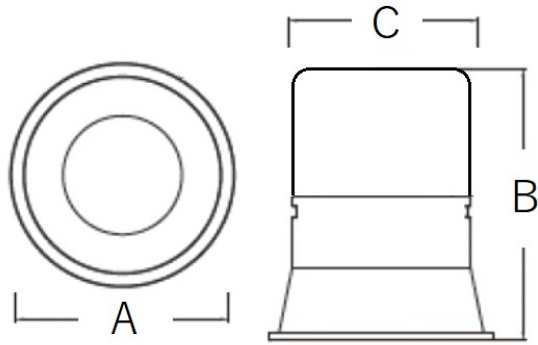

DWR85-DR-C-15W

DWR85-DR-C-15W.png

Source	LED Osram; Cree; Bridgelux; Citize
Connection	Wire
Gr. Power	15W ±5%
Input Voltage	AC85-277V
Driver	Kegu; Lifud
Control (standard)	Not dim.
Dimming option	Triac dim.; 0-10V dim.; DALI
Beam Angle (°)	15/24/38
CCT (Kelvins)	2700°K; 3000°K; 4000°K; 5000°K; 6500°K; 5700°K
Lumens	1450-1550
Luminaire efficiency	103Lm/W
CRI (standard)	>80Ra
for option	>90Ra; >97Ra
Fixture Color	White; Black
Cover	Clear; Louver
Dimensions	Dia A85*B100 (C75)mm
Protection Rating	Indoor Use
Electrical Class	Class II
Lifetime	>50.000h
Warranty	3 (Years)

Standard Packing Details

Unit Volum (CBM)	0,00122
Unit GW (kg)	0
Qty per carton	18

Other

Flicker free driver; Tridonic or Philips Driver; Reflector cup: Matt Silver, Matt Black, Sand White, Sand Black, White Gun black, Silver, Champagne gold, Rose gold

DWR85-DR-C-15W

Sizes drawing

DWR85-DR-C-15W.drw

in mm

Illumination Diagram

1550Lm with 24° beam

DWR85-DR-C-15W.lux