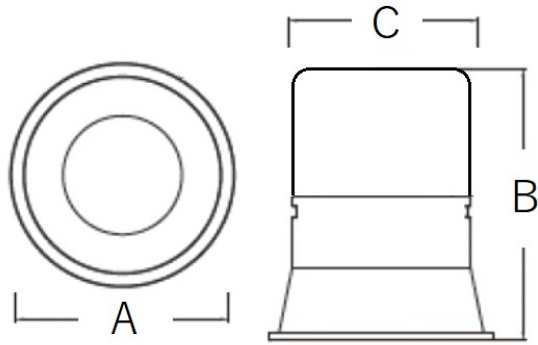

DWR85-DR-C-10W

DWR85-DR-C-10W.png

Source	LED Osram; Cree; Bridgelux; Citize
Connection	Wire
Gr. Power	10W ±5%
Input Voltage	AC85-277V
Driver	Kegu; Lifud
Control (standard)	Not dim.
Dimming option	Triac dim.; 0-10V dim.; DALI
Beam Angle (°)	15/24/38
CCT (Kelvins)	2700°K; 3000°K; 4000°K; 5000°K; 6500°K; 5700°K
Lumens	950-1050
Luminaire efficiency	105Lm/W
CRI (standard)	>80Ra
for option	>90Ra; >97Ra
Fixture Color	White; Black
Cover	Clear; Louver
Dimensions	Dia A85*B76 (C75)mm
Protection Rating	Indoor Use
Electrical Class	Class II
Lifetime	>50.000h
Warranty	3 (Years)

Standard Packing Details

Unit Volum (CBM)	0,00122
Unit GW (kg)	0
Qty per carton	18

Other

Flicker free driver; Tridonic or Philips Driver; Reflector cup: Matt Silver, Matt Black, Sand White, Sand Black, White Gun black, Silver, Champagne gold, Rose gold

DWR85-DR-C-10W

Sizes drawing

DWR85-DR-C-10W.drw

in mm

Illumination Diagram

1050Lm with 24° beam

DWR85-DR-C-10W.lux