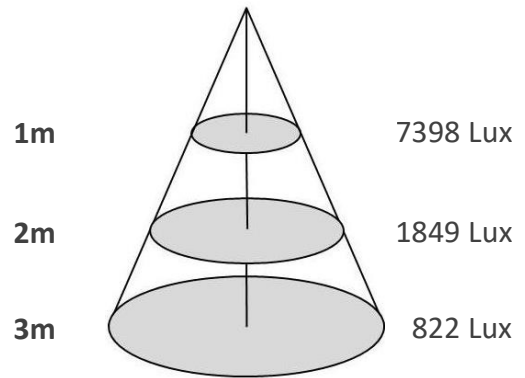

DWR85-DR-C-10W

DWR85-DR-C-10W.png

Source	LED Osram; Cree; Bridgelux; Citize
Connection	Wire
Gr. Power	10W ±5%
Input Voltage	AC85-277V
Driver	Kegu; Lifud
Control (standard)	Not dim.
Dimming option	Triac dim.; 0-10V dim.; DALI
Beam Angle (°)	15/24/38
CCT (Kelvins)	2700°K; 3000°K; 4000°K; 5000°K; 6500°K; 5700°K
Lumens	950-1050
Luminaire efficiency	105Lm/W
CRI (standard)	>80Ra
for option	>90Ra; >97Ra
Fixture Color	White; Black
Cover	Clear; Louver
Dimensions	Dia A85*B76 (C75)mm
Protection Rating	Indoor Use
Electrical Class	Class II
Lifetime	>50.000h
Warranty	3 (Years)

DWR85-DR-C-10W

Sizes drawing

DWR85-DR-C-10W.drw

in mm

Illumination Diagram

1050Lm with 24° beam

DWR85-DR-C-10W.lux