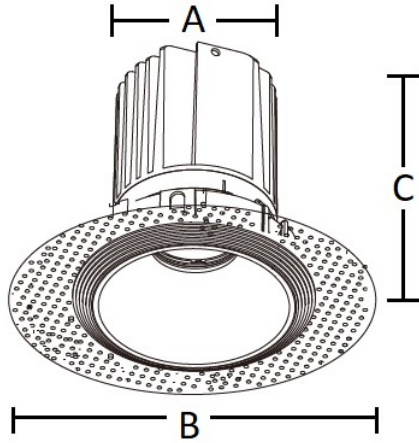

Trimless Downlight

DWR75-DRTF-C-7W

DWR75-DRTF-C-7W.png

Source	LED Osram; Cree; Bridgelux; Citize
Connection	Wire
Gr. Power	7W ±5%
Input Voltage	AC85-277V
Driver	Kegu; Lifud
Control (standard)	Not dim.
Dimming option	Triac dim.; 0-10V dim.; DALI
Beam Angle (°)	15/24/38
CCT (Kelvins)	2700°K; 3000°K; 4000°K; 5000°K; 6500°K; 5700°K
Lumens	650-750
Luminaire efficiency	107Lm/W
CRI (standard)	>80Ra
for option	>90Ra; >97Ra
Fixture Color	White; Black
Cover	Clear; Louver
Dimensions	Dia A99*B79 (C75)mm
Protection Rating	Indoor Use
Electrical Class	Class II
Lifetime	>50.000h
Warranty	3 (Years)

Standard Packing Details

Unit Volum (CBM)	0,00313
Unit GW (kg)	0
Qty per carton	27

Other

Flicker free driver; Tridonic or Philips Driver; Reflector cup: Matt Silver, Matt Black, Sand White, Sand Black, White Gun black, Silver, Champagne gold, Rose gold

Trimless Downlight

DWR75-DRTF-C-7W

Sizes drawing

DWR75-DRTF-C-7W.drw

in mm

Illumination Diagram

750Lm with 24° beam

DWR75-DRTF-C-7W.lux