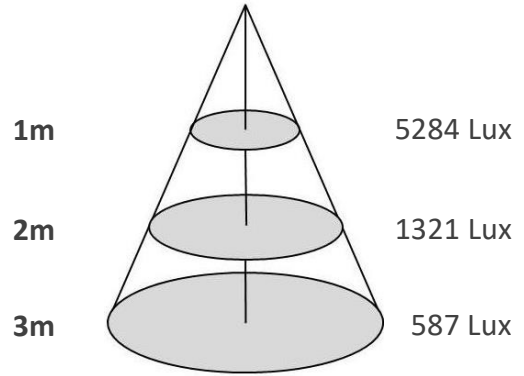

Trimless Downlight

DWR75-DRTF-C-7W

Sizes drawing

DWR75-DRTF-C-7W.drw

in mm

Illumination Diagram

750Lm with 24° beam

DWR75-DRTF-C-7W.lux

TL1 - adjustable version

TL2 - non adjustable version