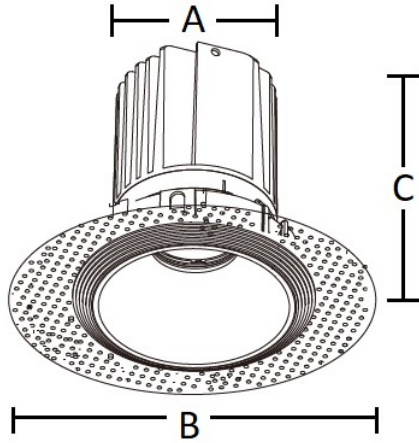

Trimless Downlight

DWR75-DRTF-C-15W

DWR75-DRTF-C-15W.png

Source	LED Osram; Cree; Bridgelux; Citize
Connection	Wire
Gr. Power	15W ±5%
Input Voltage	AC85-277V
Driver	Kegu; Lifud
Control (standard)	Not dim.
Dimming option	Triac dim.; 0-10V dim.; DALI
Beam Angle (°)	15/24/38
CCT (Kelvins)	2700°K; 3000°K; 4000°K; 5000°K; 6500°K; 5700°K
Lumens	1450-1550
Luminaire efficiency	103Lm/W
CRI (standard)	>80Ra
for option	>90Ra; >97Ra
Fixture Color	White; Black
Cover	Clear; Louver
Dimensions	Dia A99*B100 (C75)mm
Protection Rating	Indoor Use
Electrical Class	Class II
Lifetime	>50.000h
Warranty	3 (Years)

Standard Packing Details

Unit Volum (CBM)	0,00313
Unit GW (kg)	0
Qty per carton	27

Other

Flicker free driver; Tridonic or Philips Driver; Reflector cup: Matt Silver, Matt Black, Sand White, Sand Black, White Gun black, Silver, Champagne gold, Rose gold

Trimless Downlight

DWR75-DRTF-C-15W

Sizes drawing

DWR75-DRTF-C-15W.drw

in mm

Illumination Diagram

1550Lm with 24° beam

DWR75-DRTF-C-15W.lux