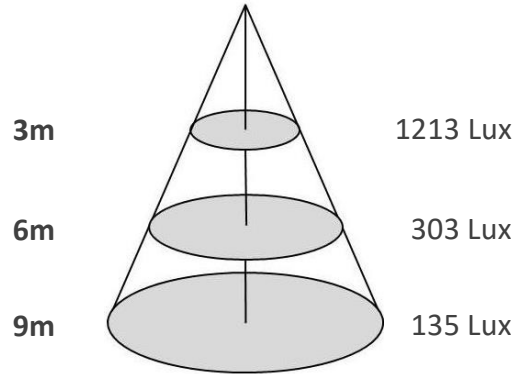

Trimless Downlight

DWR75-DRTF-C-15W

Sizes drawing

DWR75-DRTF-C-15W.drw

in mm

Illumination Diagram

1550Lm with 24° beam

DWR75-DRTF-C-15W.lux

TL1 - adjustable version

TL2 - non adjustable version