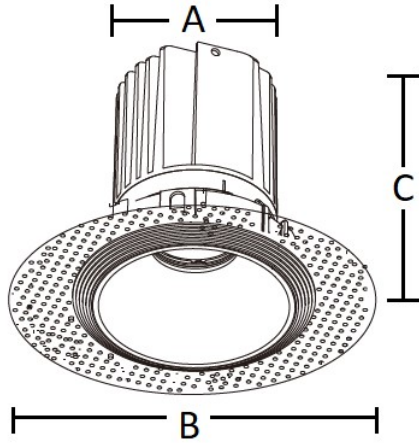

Trimless Downlight

DWR75-DRTF-C-10W

DWR75-DRTF-C-10W.png

Source	LED Osram; Cree; Bridgelux; Citize
Connection	Wire
Gr. Power	10W ±5%
Input Voltage	AC85-277V
Driver	Kegu; Lifud
Control (standard)	Not dim.
Dimming option	Triac dim.; 0-10V dim.; DALI
Beam Angle (°)	15/24/38
CCT (Kelvins)	2700°K; 3000°K; 4000°K; 5000°K; 6500°K; 5700°K
Lumens	950-1050
Luminaire efficiency	105Lm/W
CRI (standard)	>80Ra
for option	>90Ra; >97Ra
Fixture Color	White; Black
Cover	Clear; Louver
Dimensions	Dia A99*B90 (C75)mm
Protection Rating	Indoor Use
Electrical Class	Class II
Lifetime	>50.000h
Warranty	3 (Years)

Trimless Downlight

DWR75-DRTF-C-10W

Sizes drawing

DWR75-DRTF-C-10W.drw

in mm

Illumination Diagram

1050Lm with 24° beam

DWR75-DRTF-C-10W.lux