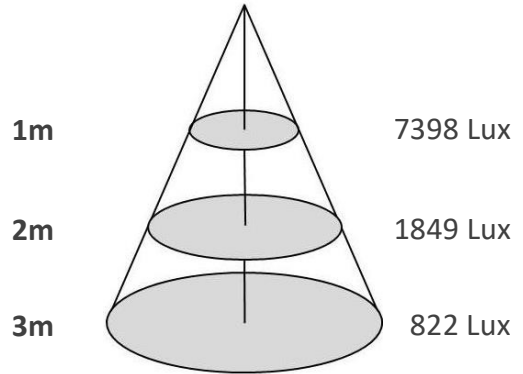

Trimless Downlight

DWR75-DRTF-C-10W

DWR75-DRTF-C-10W.png

Source	LED Osram; Cree; Bridgelux; Citize
Connection	Wire
Gr. Power	10W ±5%
Input Voltage	AC85-277V
Driver	Kegu; Lifud
Control (standard)	Not dim.
Dimming option	Triac dim.; 0-10V dim.; DALI
Beam Angle (°)	15/24/38
CCT (Kelvins)	2700°K; 3000°K; 4000°K; 5000°K; 6500°K; 5700°K
Lumens	950-1050
Luminaire efficiency	105Lm/W
CRI (standard)	>80Ra
for option	>90Ra; >97Ra
Fixture Color	White; Black
Cover	Clear; Louver
Dimensions	Dia A99*B90 (C75)mm
Protection Rating	Indoor Use
Electrical Class	Class II
Lifetime	>50.000h
Warranty	3 (Years)

Trimless Downlight

DWR75-DRTF-C-10W

Sizes drawing

DWR75-DRTF-C-10W.drw

in mm

Illumination Diagram

1050Lm with 24° beam

DWR75-DRTF-C-10W.lux

TL1 - adjustable version

TL2 - non adjustable version