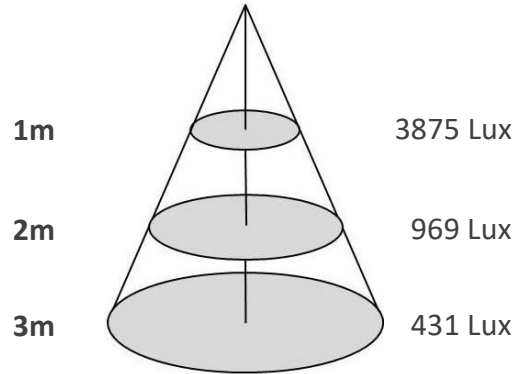

Trimless Downlight

DWR65-DRT-C-5W

Sizes drawing

DWR65-DRT-C-5W.drw

in mm

Illumination Diagram

550Lm with 24° beam

DWR65-DRT-C-5W.lux

TL1 - adjustable version

TL2 - non adjustable version