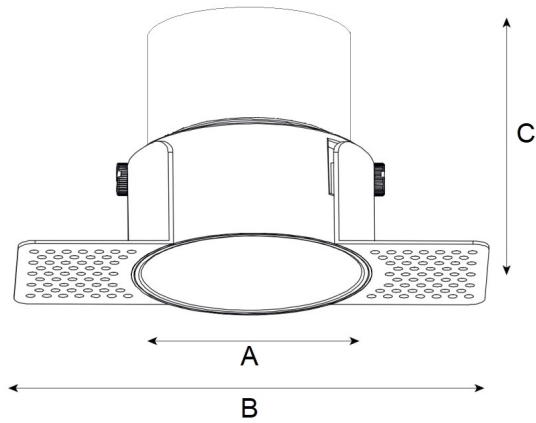

Trimless Downlight

DWR65-DRT-C-5W

Source	LED Osram; Cree; Bridgelux; Citize
Connection	Wire
Gr. Power	5W ±5%
Input Voltage	AC85-277V
Driver	Kegu; Lifud
Control (standard)	Not dim.
Dimming option	Triac dim.; 0-10V dim.; DALI
Beam Angle (°)	15/24/38
CCT (Kelvins)	2700°K; 3000°K; 4000°K; 5000°K; 6500°K; 5700°K
Lumens	450-550
Luminaire efficiency	110Lm/W
CRI (standard)	>80Ra
for option	>90Ra; >97Ra
Fixture Color	White; Black
Cover	Clear; Louver
Dimensions	Dia A110*B70 (C65)mm
Protection Rating	Indoor Use
Electrical Class	Class II
Lifetime	>50.000h
Warranty	3 (Years)

Trimless Downlight

DWR65-DRT-C-5W

Sizes drawing

DWR65-DRT-C-5W.drw

in mm

Illumination Diagram

550Lm with 24° beam

DWR65-DRT-C-5W.lux