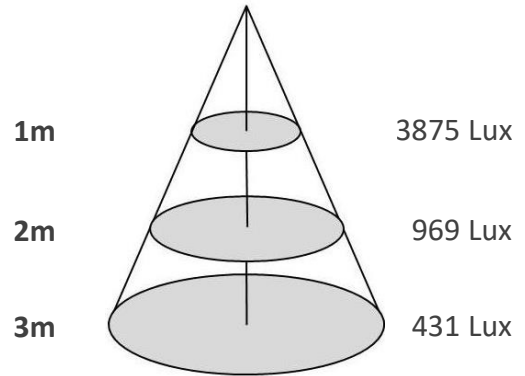

DWR65-DR-C-5W

Sizes drawing

DWR65-DR-C-5W.drw

in mm

Illumination Diagram

550lm with 24° beam

DWR65-DR-C-5W.lux