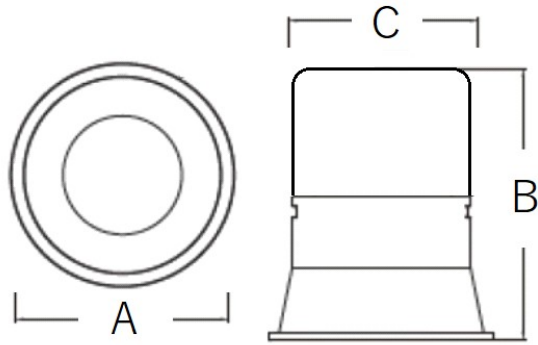

DWR65-DR-C-5W

DWR65-DR-C-5W.png

Source	LED Osram; Cree; Bridgelux; Citize
Connection	Wire
Gr. Power	5W ±5%
Input Voltage	AC85-277V
Driver	Kegu; Lifud
Control (standard)	Not dim.
Dimming option	Triac dim.; 0-10V dim.; DALI
Beam Angle (°)	15/24/38
CCT (Kelvins)	2700°K; 3000°K; 4000°K; 5000°K; 6500°K; 5700°K
Lumens	450-550
Luminaire efficiency	110Lm/W
CRI (standard)	>80Ra
for option	>90Ra; >97Ra
Fixture Color	White; Black
Cover	Clear; Louver
Dimensions	Dia A65*B63 (C55)mm
Protection Rating	Indoor Use
Electrical Class	Class II
Lifetime	>50.000h
Warranty	3 (Years)

Standard Packing Details

Unit Volum (CBM)	0,00088
Unit GW (kg)	0
Qty per carton	32

Other

Flicker free driver; Tridonic or Philips Driver; Reflector cup: Matt Silver, Matt Black, Sand White, Sand Black, White Gun black, Silver, Champagne gold, Rose gold

DWR65-DR-C-5W

Sizes drawing

DWR65-DR-C-5W.drw

in mm

Illumination Diagram

550lm with 24° beam

DWR65-DR-C-5W.lux